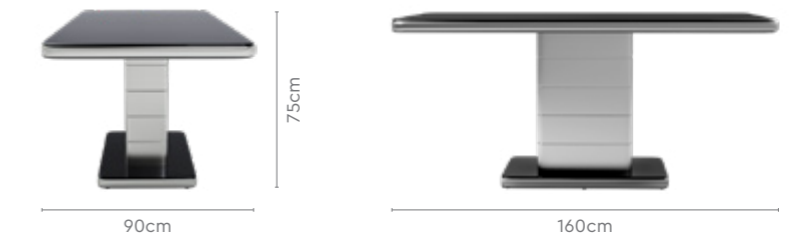

Colour

Table & Chair

Black

Material

METAL + GLASS

Measurements

6 Seater Table

Novice Chair

Proportion

Details

Glaze Pro Dining Table

[View More](#) →

[Download PDF](#) ↓

With Pluto Pro Chair

Features

- Chic design with a transparent glass tabletop and bevelled edges suitable for modern spaces.
- Open under-storage shelf for easy access and stowing of dining table accessories.
- Contemporary high-backed chairs with U-shaped cantilever metal base provides comfort and stability.
- Chairs work well in alternate settings.