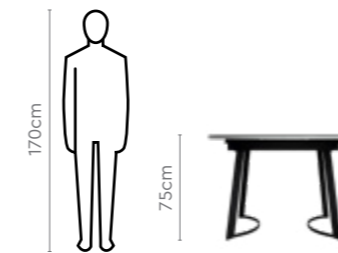

Colour

Table & Chair

Measurements

6 Seater Table

Material

WOOD + GLASS

Swivel Mechanism

DURA WOOD Range of solid wood products

4 Seater Table

6 Seater Table (Expanded)

Tuscany NX Chair

Proportion

Details

Cooper Dining Table

With Radiance NX Chair

Click to Purchase 