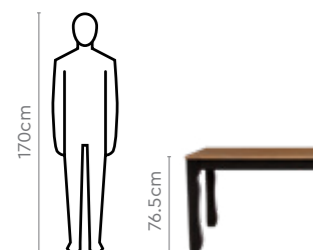

Proportion