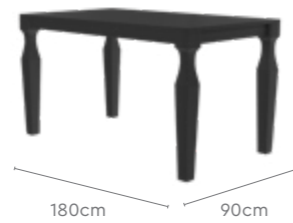

Colour

Table

Dark Brown

Chair

Beige & Brown

Measurements

6 Seater Table

Delta Chair