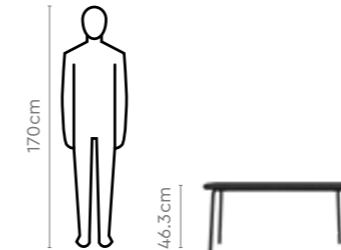

Colour

Dark Brown

Material

METAL

Measurements

Proportion

Details

Available in 600 locations in India.