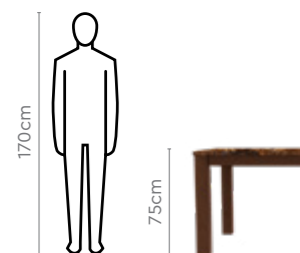

Proportion