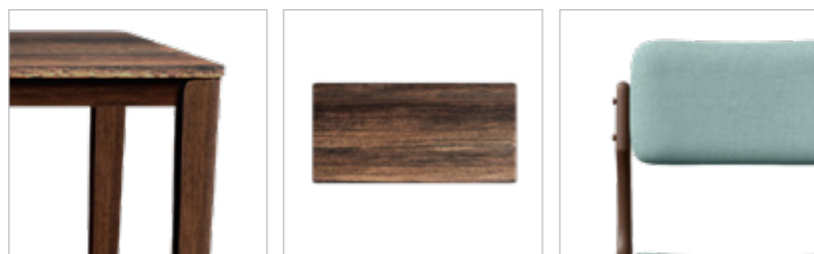

Proportion

Details