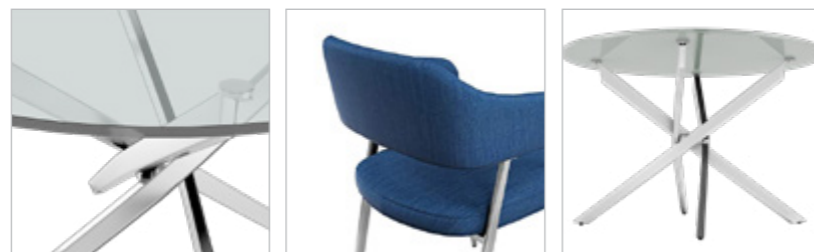

4 Seater Table

Fortune NX Chair

Proportion

Details

Neo Apple Dining Table

With Novice Chair

Click to Purchase

Download PDF