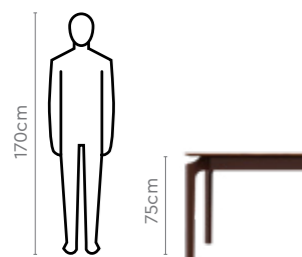

Proportion