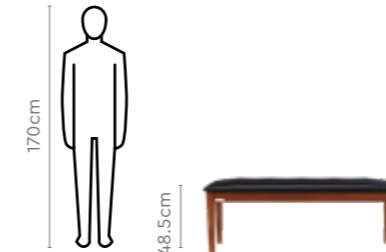

Colour

Black

Material

WOOD

Measurements

Proportion

Details

Ingrid V2