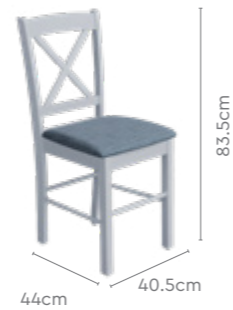

Colour

Table

Grey

Chair

Dark Grey & Grey

Measurements

4 Seater Table

Chair