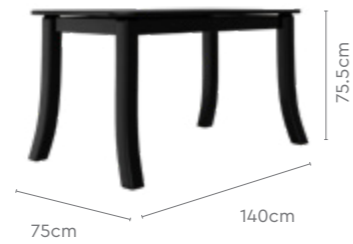

Colour

Table

Dark Brown

Chair

Beige & Brown

Measurements

4 Seater Table

Tracy Chair