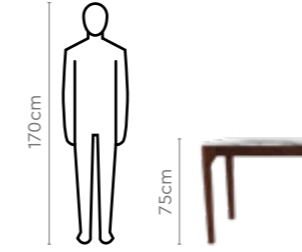

Proportion