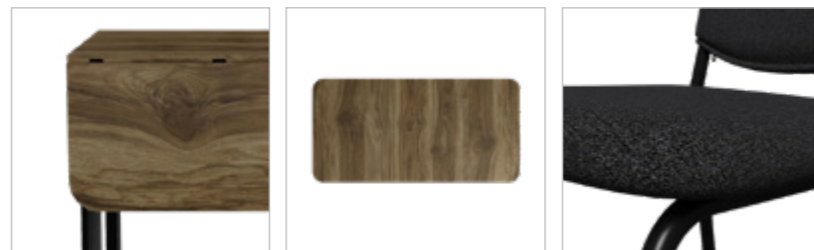

WOOD & METAL

Measurements

2 Seater Table

Fully expanded mode

Kalyx Chair

Proportion

Details

Opulent Advance