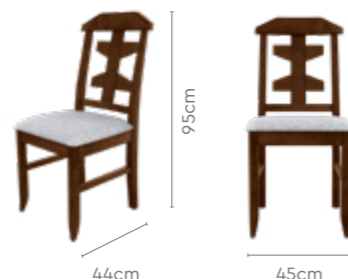

Holly Dining Table

With Chair

Click to Purchase

Download PDF

Features

- Dark-wood finished dining table with a rustic twist has a warm and inviting look.
- Flat, angular legs and space between the tabletop and legs adds an aesthetic touch.
- Elegantly crafted chairs with attractive curvatures at the back take the entire dining set to a grander level.

Colour

Table

Walnut

Chair

Grey & Walnut

Material

WOOD

Measurements

6 Seater Table

Chair

Proportion

Details

Ivana Dining Table

With Chair

Click to Purchase

Download PDF

Features

- Airy and sophisticated, this white dining table and chair set highlight a glossy marble-finished tabletop.
- High-backed chairs with curved design elements and red seats create a striking contrast to the monochrome design.
- Clean lines and neutral shades make it an easy, compact fit.

Colour

Table

Ash & White

Chair

Red & White

Material

WOOD

Measurements

6 Seater Table

Chair

Proportion

Details