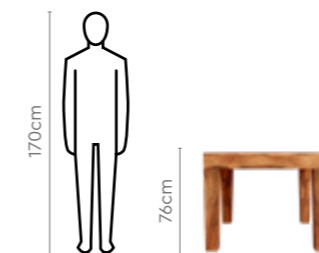

Colour

Table

Rose Wood

Chair

Grey

Material

WOOD

Measurements

4 Seater Table

6 Seater Table

8 Seater Table

Zest Chair

Proportion

Details

Relish Dining Table

With Chair

Colour

Table

Black

Chair

Grey

Measurements

4 Seater Table

Chair