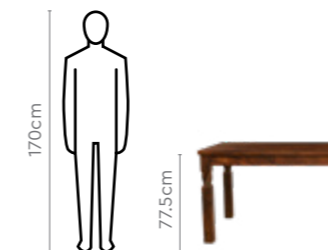

Proportion