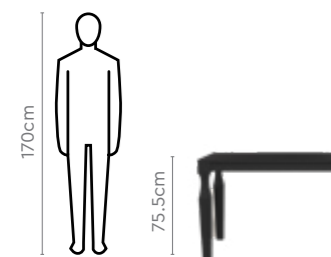

Proportion