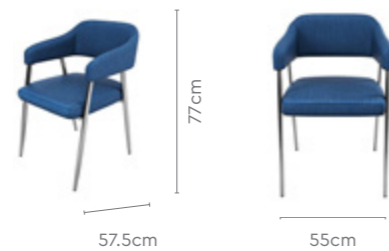

Fortune NX Chair