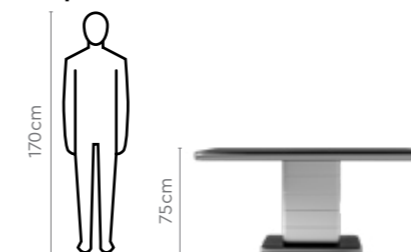

Proportion