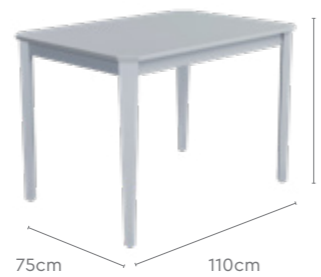

Colour

Table

Grey

Chair

Dark Grey & Grey

Measurements

4 Seater Table

Chair