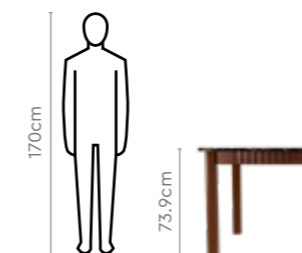

Proportion