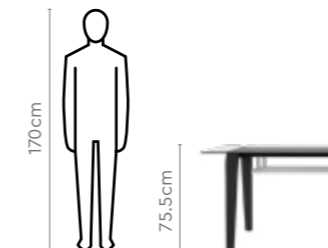

Proportion