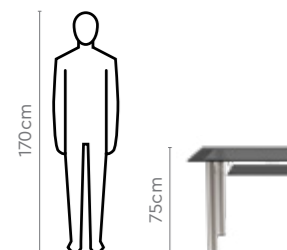

Colour

Table

Clear

Chair

Black

Material

METAL + GLASS

Measurements

6 Seater Table

Radiance NX Chair

Proportion

Details

Brawn Table

With Tia Chair

Click to Purchase 

Download PDF 