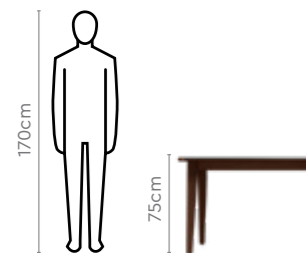

Proportion