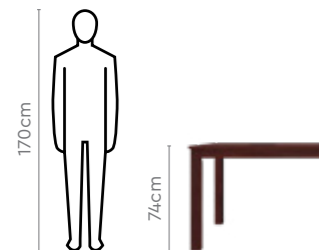

Proportion