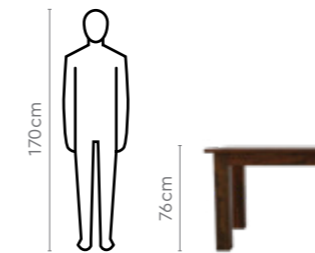

Colour

Table

Brown

Chair

Beige

Material

WOOD

Measurements

All sizes in cm

Width

Depth

Height

Chair	45.0	45.0	95.0
-------	------	------	------

4 Seater Table

6 Seater Table

Proportion