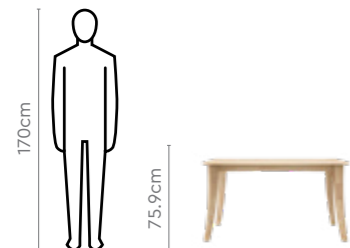

Colour

Table

Whitewash

Chair

Rust

Material

WOOD

Measurements

6 Seater Table

4 Seater Table

Chair

Proportion

Details

Estana Dining Set

[Click to Purchase](#)

[Download PDF](#)