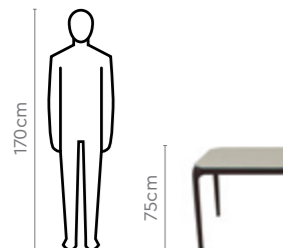

Proportion