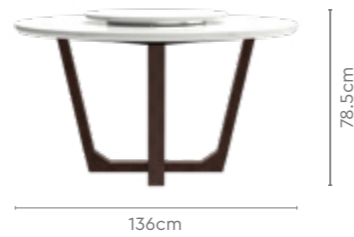

Measurements

4 Seater Dining Table