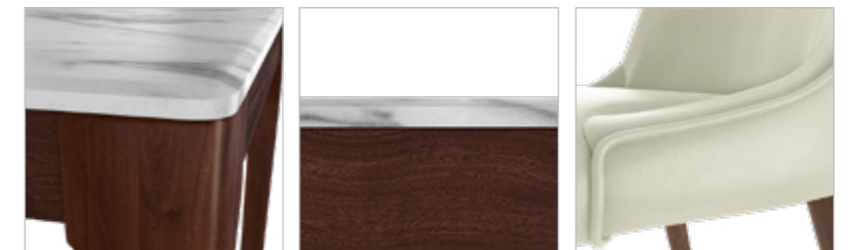

Proportion

Details