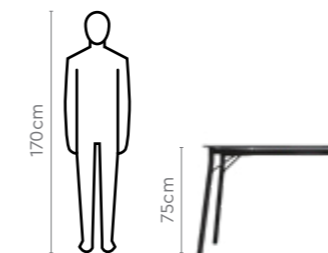

Colour

Table & Chair

Measurements

6 Seater Table

Material

WOOD + GLASS

Swivel Mechanism

DURA WOOD Range of solid wood products

Colour

Table

Tinted Glass

Chair

Dark Brown

Measurements

4 Seater Table

6 Seater Table

Ellie Chair

Kalyx Bench

Material

GLASS & METAL

Proportion

Details

Elixir Dining Table

With Opulent Plus Chair