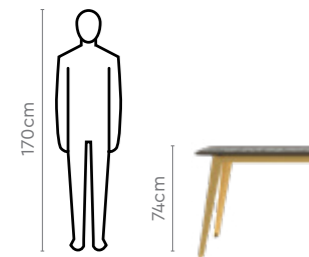

Proportion