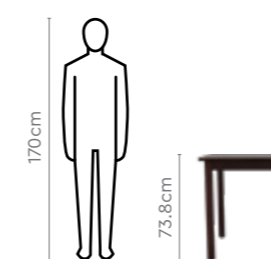

Colour

Table

Indian Mahogany

Chair

Beige

Material

WOOD

Measurements

All sizes in cm

	Width	Depth	Height
Estana Chair	40.0	44.0	82.5

4 Seater Table

Proportion

Details

Feast Dining Table

With Chair & Bench

[Click to Purchase](#)