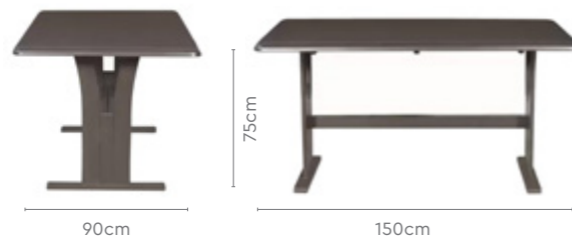

[Download PDF](#)

With Chair

Features

- A blend of unique traditional aesthetics and modern techniques.
- Chairs come with the swivel mechanism, enhancing the comfort of your dining experience.
- This table has a sleek and compact look, and is available in dark brown wood.

Colour

Table

Dark Brown

Chair

Beige

Material

WOOD

Measurements

6 Seater Table

Chair

Proportion

Details

Arctic Dining Table

With Allure Chair

[Click to Purchase](#)

[Download PDF](#)