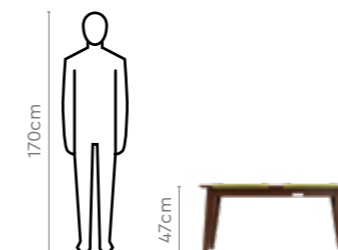

Proportion