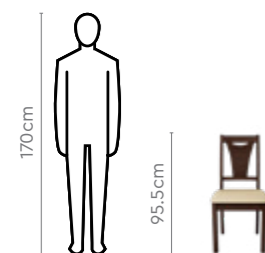

Proportion