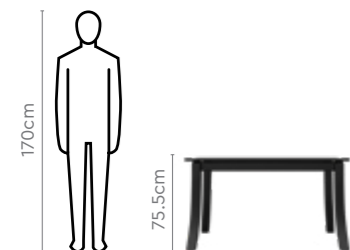

Proportion