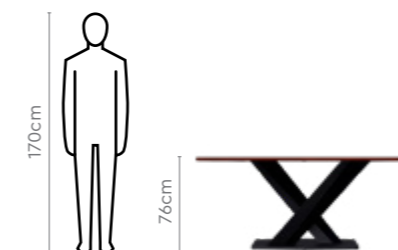

Proportion