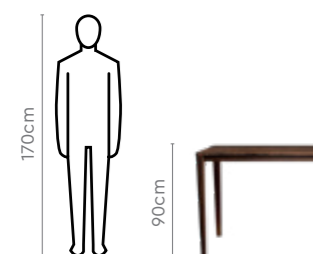

Proportion