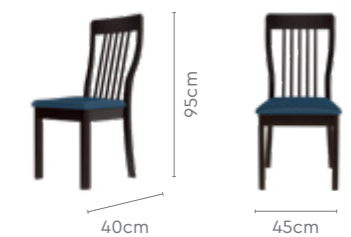

Allure Chair