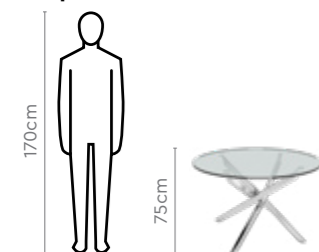

Colour

Table & Chair

Measurements

6 Seater Table

Material

WOOD + GLASS

Swivel Mechanism

DURA WOOD Range of solid wood products

Colour

Table

Chair

Measurements

8 Seater Table

Material

WOOD + GLASS

Chair

Colour

Table

Clear

Chair

Blue

Material

METAL + GLASS

Measurements

4 Seater Table

Fortune NX Chair

Proportion

Details

Neo Apple Dining Table

With Novice Chair

Click to Purchase

Download PDF