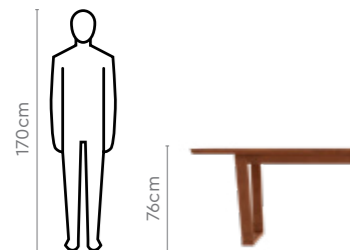

Proportion