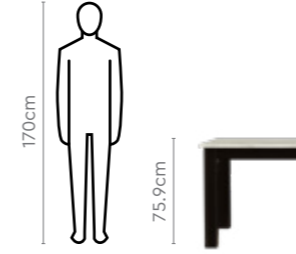

Proportion