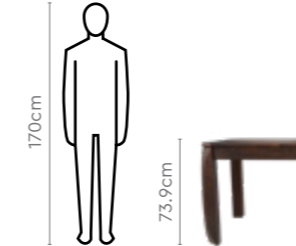

Proportion