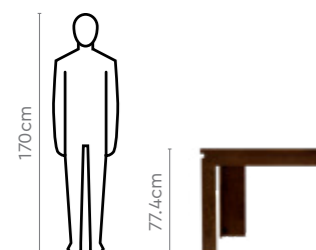

Proportion