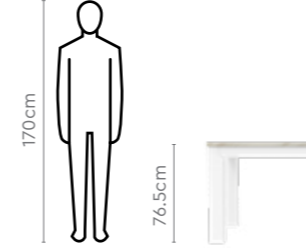

Proportion