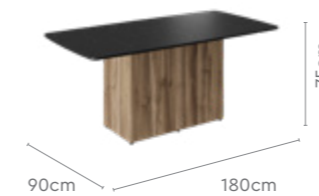

Measurements

6 seater

Table top options

HIGH GLOSS WOOD

PRINTED GLASS

Afyon Marble

Black Flora

Lydia