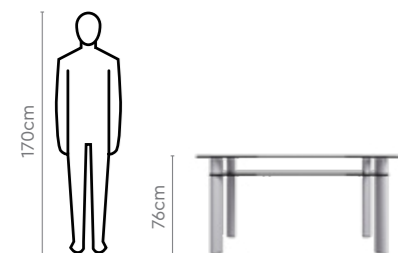

Proportion