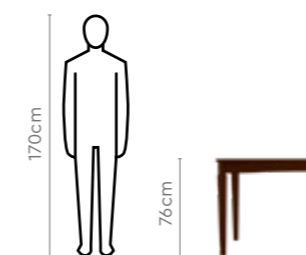

Proportion