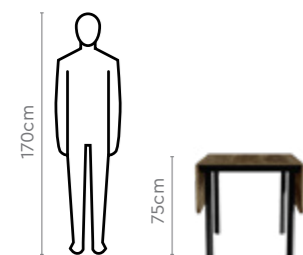

WOOD & METAL

Measurements

2 Seater Table

Fully expanded mode

Kalyx Chair

Proportion

Details

Opulent Advance