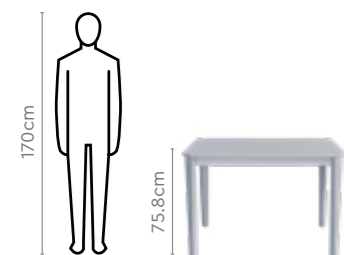

Proportion