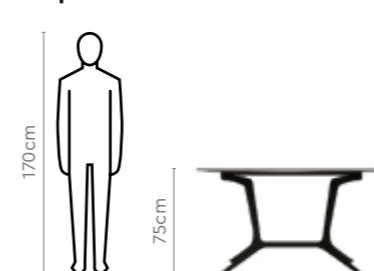

Colour

Table

White Ceramic

Chair

Dark Grey

Material

WOOD & METAL

Measurements

6 Seater Table

Kosmic Chair

In this set

Opulent Advanced Buffet Table

[→ Pg 69](#)

Proportion

Details

Troy Dining Table