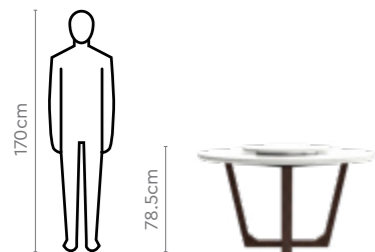

Colour

Table

Marble

Chair

Brown

Material

WOOD + MARBLE

Measurements

4 Seater Dining Table

Opulent Plus Chair

Swivel Mechanism

Proportion

Details

Snowflake Dining Table

With Cream Treat Chair

Click to Purchase