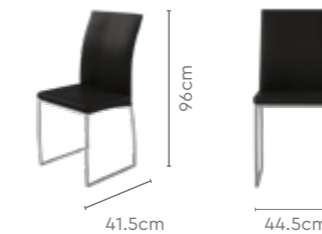

Colour

Table & Chair

Black

Material

METAL + GLASS

Measurements

6 Seater Table

Novice Chair