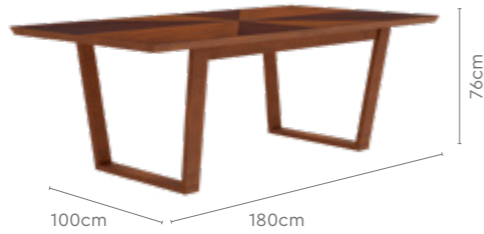

Colour

Table

Brown

Chair

Grey

Measurements

6 Seater Table

Chair