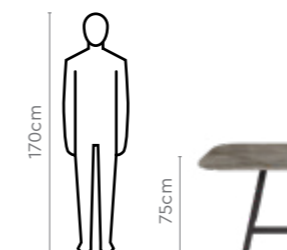

Colour

Table

Gordion

Chair

Beige

Material

WOOD & METAL

Proportion