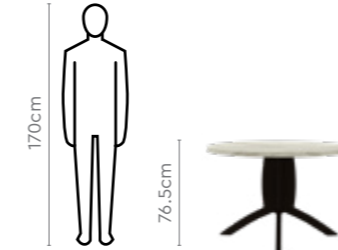

6 Seater Table

Chair

Proportion

Details

Arctic Dining Table

With Allure Chair

[Click to Purchase](#)

[Download PDF](#)

Colour

Table

Marble

Chair

Royal Blue

Material

WOOD

Measurements

4 Seater Table

Allure Chair

Proportion

Details

Swish Dining Table

With Chair

[Click to Purchase](#)

[Download PDF](#)