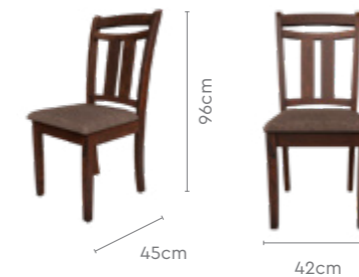

Pause Chair