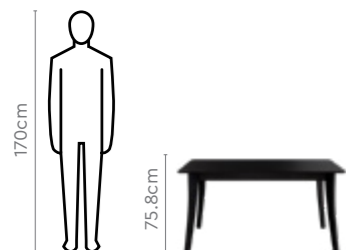

Proportion