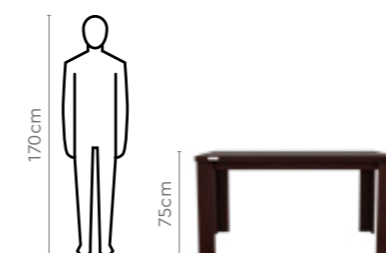

Proportion