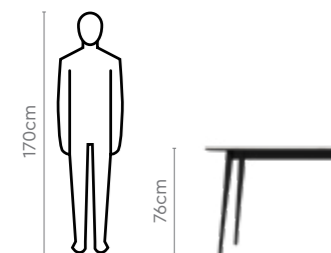

Colour

Table

White Ceramic

Chair

Dark Grey

Material

WOOD & METAL

Measurements

6 Seater Table

Kosmic Chair

In this set

Opulent Advanced Buffet Table

→ Pg 69

Proportion

Details

Spice Dining Table