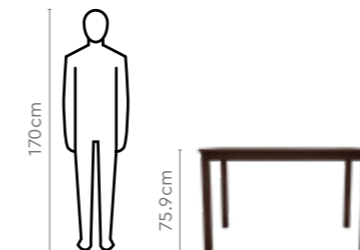

Proportion