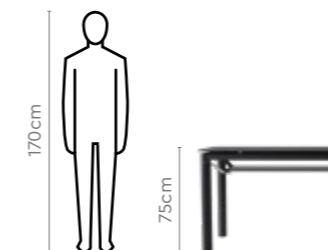

Colour

Table

Clear

Chair

Black

Material

METAL + GLASS

Measurements

6 Seater Table

Tia Chair

Proportion

Details

Aurelia Dining Table

With Chair

[View More](#) →

[Download PDF](#) ↓