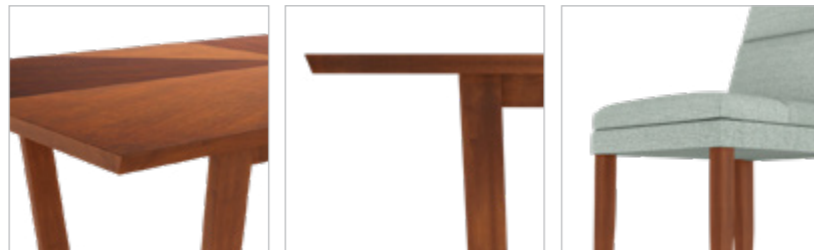

Emila Dining Table

With Chair

[View More](#) →

[Download PDF](#) ↓

Features

- Exquisitely styled, the Emila dining table can seat 6 people. The legs on both sides are slightly tapered, providing plenty of legroom for everyone.
- The solid rubberwood structure provides unparalleled strength and durability. The geometrically patterned tabletop adds to the timeless aesthetics.
- The chairs add a classy touch upholstered in a neutral shade.

Colour

Table

Brown

Chair

Grey

Measurements

6 Seater Table

Chair

Proportion

Details

Ace Pro Dining Table

With Chair

[Click to Purchase](#) 🛒

[Download PDF](#) ↓

Features

- A compact 4-seater dining table ideal for areas with limited space.
- Lacquer-coated finish in dark wood adds a rich and warm ambience.
- Chairs with cushioned fabric upholstery add to the comforting appeal.
- Rubberwood frame for table and chairs guarantees long-lasting strength and durability.

Colour

Table

Dark Wood

Chair

Light Brown & Dark Wood

Measurements

4 Seater Table

Chair

Material

WOOD

Proportion

Details