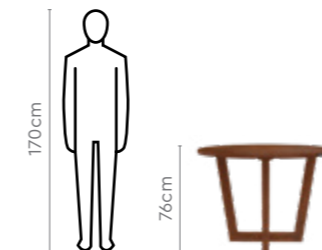

Proportion