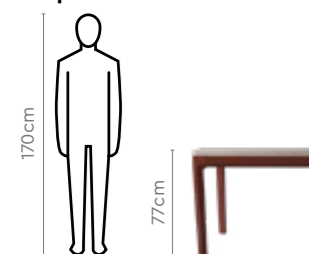

Proportion