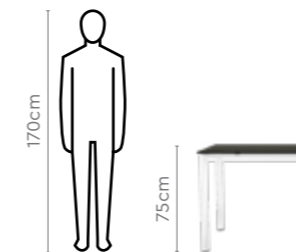

Colour

Table & Chair

Measurements

6 Seater Table

Material

WOOD + GLASS

Swivel Mechanism

DURA WOOD Range of solid wood products

Colour

Table & Chair

Chocolate

Material

METAL + GLASS

Measurements

6 Seater Table

Chair

Colour

Table & Chair

Black

Material

METAL + GLASS

Measurements

All sizes in cm

	Width	Depth	Height
Ebony Chair	57.0	44.0	97.0

6 Seater Table

Proportion

Details

Leon Dining Table

With Chair

[View More](#) →

[Download PDF](#) ↓

Features