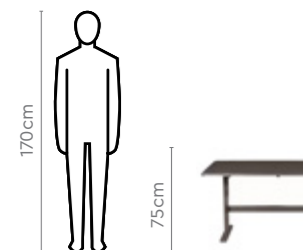

Colour

Table

Dark Brown

Chair

Beige

Material

WOOD

Measurements

6 Seater Table

Chair

Proportion

Details

Arctic Dining Table

With Allure Chair

[Click to Purchase](#)

[Download PDF](#)