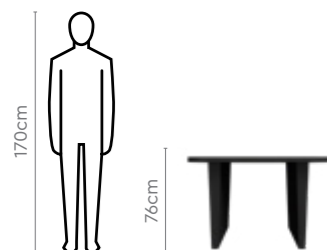

Proportion