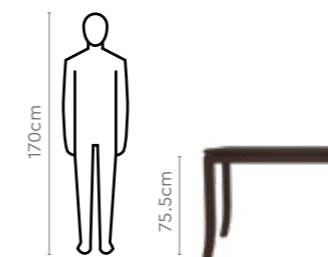

Proportion