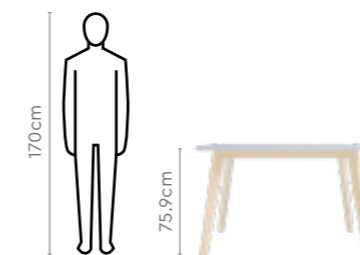

Proportion