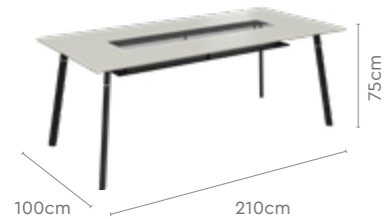

Measurements

4 seater

6 seater

8 seater

Table top options

GLASS

Pearl Beige

Taupe