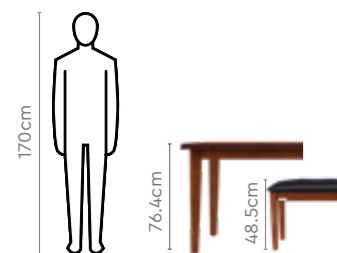

Colour

Table

Brown

Chair

Black

Material

WOOD

Measurements

8 Seater Table

Chair

Bench

Proportion

Details

Jack Dining Table

With Rose Chair

[Click to Purchase](#)