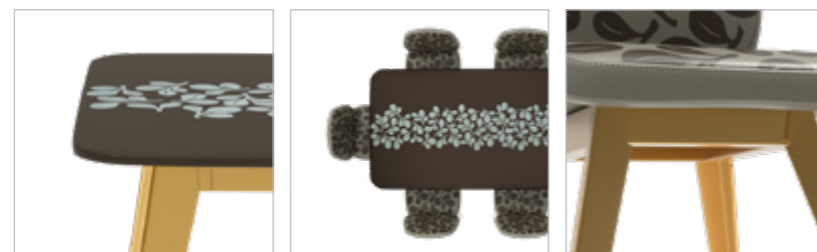

Proportion

Details