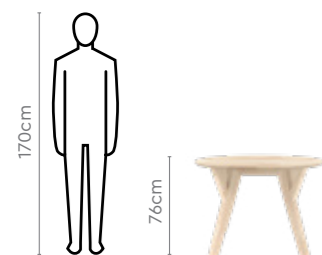

Proportion