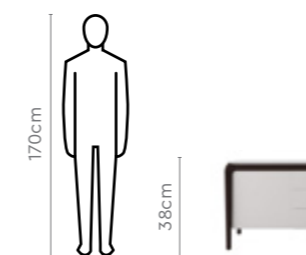

Colour

Beige

Material

WOOD

Measurements

DURA WOOD Range of solid wood products

Details

Proportion