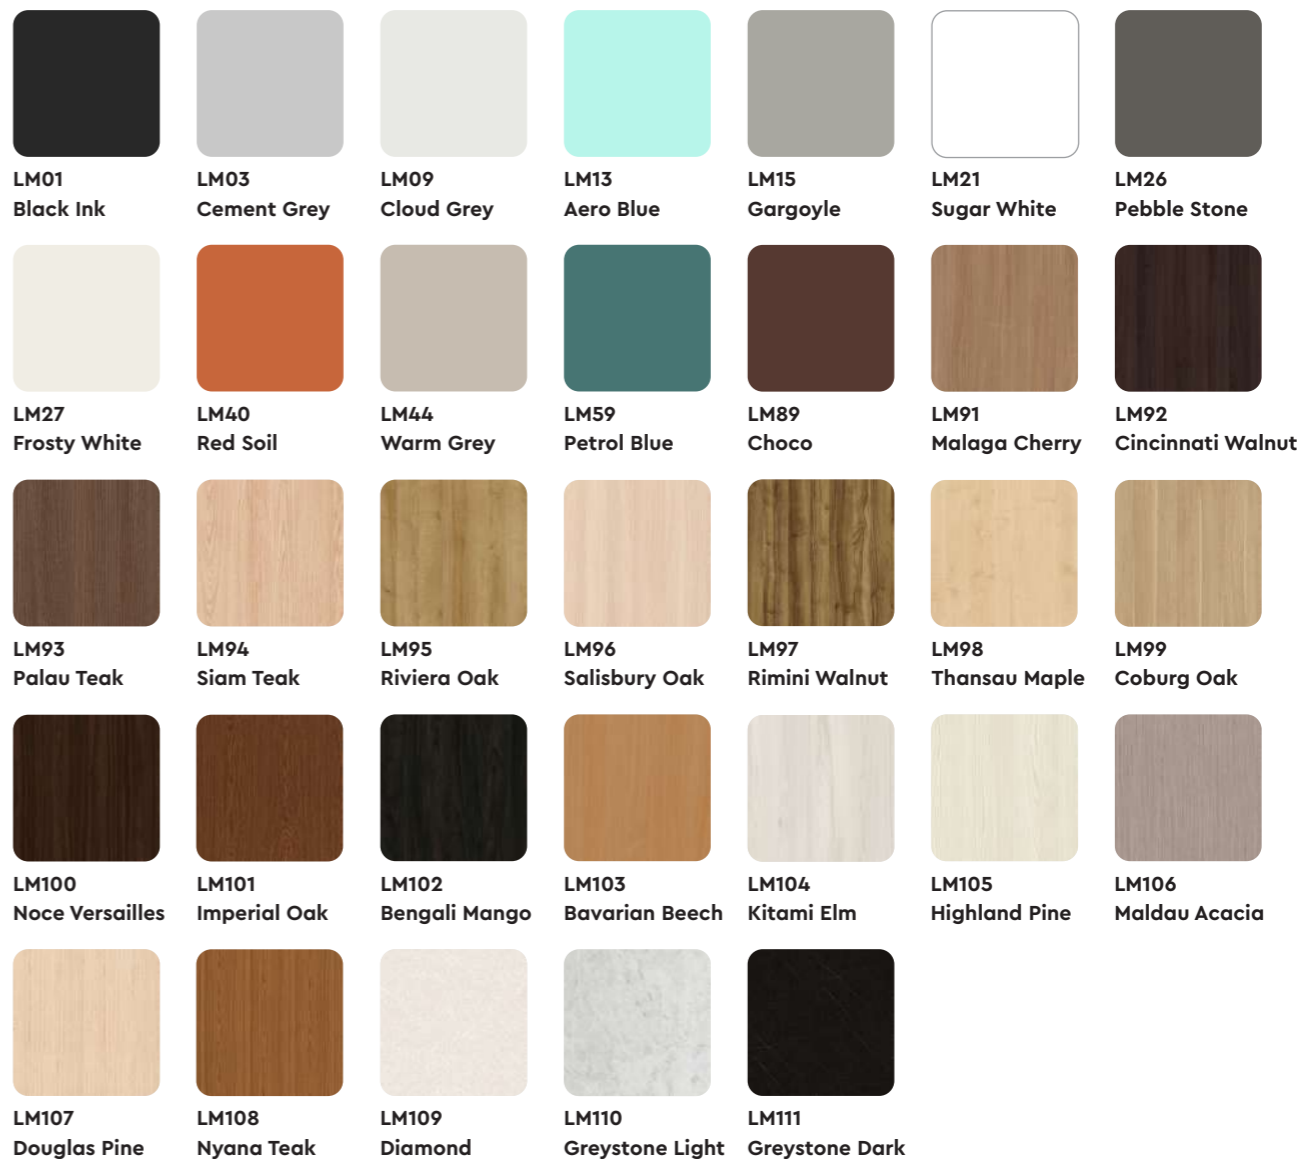

Laminate (LM)