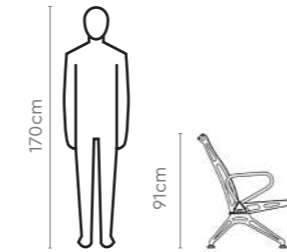

Colour & Material

Grey

Measurements

Traverse

All sizes in cm	Width	Depth	Height	Seat Height
Traverse	173.5	74.0	91.0	44.0

Proportion

Unwind

Features