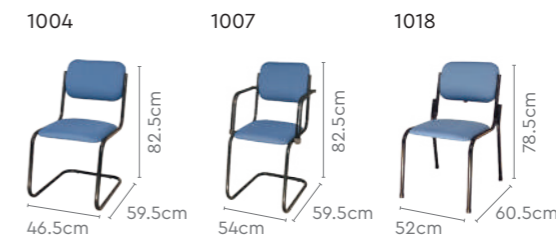

Measurements

All sizes in cm	Width	Depth	Height	Seat Height
Shine Universal	51.5	52.5	81.5	45.5
Shine Loop	47.5	53.5	81.0	45.0
Shine Junior	44.0	53.5	81.5	46.0
Shine Elevate	47.5	54.0	109.5	73.5

Colour & Material

Measurements

All sizes in cm	Width	Depth	Height	Seat Height
1004	46.5	59.5	82.5	46.0
1007	54.0	59.5	82.5	46.0
1018	52.0	60.5	78.5	45.5

Colour & Material

CREPE FABRIC SEATING (VOILA)

CH Series

Features

- The CH series of workplace seating solutions are sturdy, dependable, and economical.
- It seamlessly combines wood and tubular steel, giving it an aesthetic edge that makes it suitable for all types of office spaces.
- The seat and back are crafted from durable quality hardwood and finely finished for an attractive appearance.