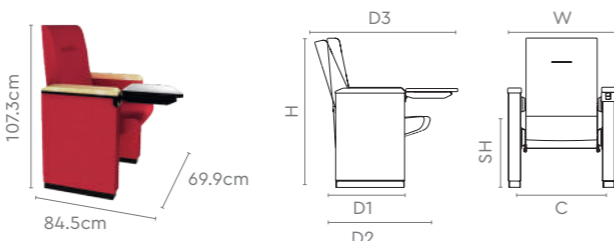

Design Registered

Colour & Material

FOAM LAMINATED FABRIC SEATING

Measurements

Flexi-back with Desklet (HB)

Synchro Slide with Desklet (HB)

All sizes in cm	Centre To Centre	Width 1, Width 2	Depth 1, Depth 2	Depth 3	Height	Seat Height
Flexi-back with Desklet (HB)	58.7	67.5, 50.7	50.5, 63.0	83.6 - 97.6	107.3	45.5
Flexi-back with Desklet (MB)	58.7	67.5, 50.7	50.0, 62.0	82.7 - 93.7	95.3	45.5
Synchro Slide with Desklet (HB)	61.0	69.9, 52.1	50.5, 63.0	84.5 - 95.5	107.3	45.5
Synchro Slide with Desklet (MB)	61.0	69.9, 52.1	49.5, 62.0	83.5 - 92.0	95.3	45.5