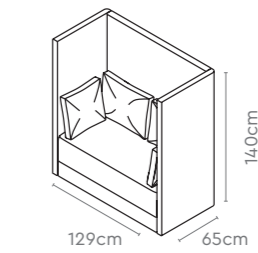

2 Seater Sofa 1400