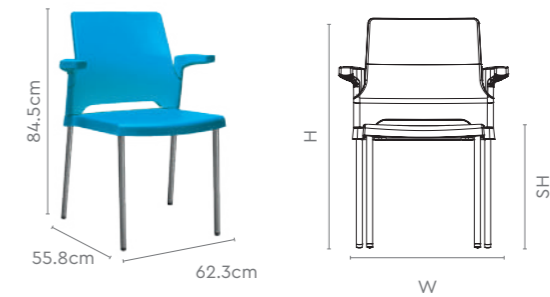

Design Registered

Colour & Material

UNWIND RANGE

-  Aqua Blue
-  Orchid White
-  Marigold Yellow
-  Raspberry Red
-  Fresh Lime

Measurements

Unwind with Armrest

All sizes in cm	Width	Depth	Height	Seat Height
With Armrest	62.3	55.8	84.5	45.0

Measurements

All sizes in cm	Width	Depth	Height	Seat Height
Shine Universal	51.5	52.5	81.5	45.5
Shine Loop	47.5	53.5	81.0	45.0
Shine Junior	44.0	53.5	81.5	46.0
Shine Elevate	47.5	54.0	109.5	73.5

Colour & Material