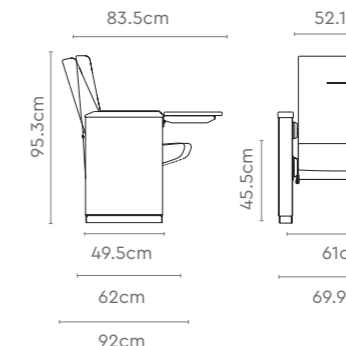

Mars Range

Measurements

Mars

Flexi-back (HB)

Mars with Desklet

Flexi-back with Desklet (HB)

Eco Mars

Flexi-back (HB)

Synchro Slide (HB)

Synchro Slide with Desklet (MB)

Synchro Slide (MB)

All sizes in cm	Centre To Centre	Width 1, Width 2	Depth 1, Depth 2, Depth 3	Depth 4	Height	Seat Height
Flexi-back (HB)	58.7	67.5, 50.7	50.5, 63.0, 77.0	-	107.3	45.5
Flexi-back (MB)	58.7	67.5, 50.7	50.0, 62.0, 73.0	-	95.3	45.5
Synchro Slide (HB)	61.0	69.9, 52.1	50.5, 63.0, 80.0	-	107.3	45.5
Synchro Slide (MB)	61.0	69.9, 52.1	49.5, 62.0, 76.8	-	95.3	45.5
Flexi-back with Desklet (HB)	58.7	67.5, 50.7	50.5, 63.0, 83.6	97.6	107.3	45.5
Flexi-back with Desklet (MB)	58.7	67.5, 50.7	50.0, 62.0, 82.7	93.7	95.3	45.5
Synchro Slide with Desklet (HB)	61.0	69.9, 52.1	50.5, 63.0, 84.5	95.5	107.3	45.5
Synchro Slide with Desklet (MB)	61.0	69.9, 52.1	49.5, 62.0, 83.5	92.0	95.3	45.5
Eco Mars Flexi-back (HB)	58.2	67.5, 48.9	52.2, 63.1, 77.0	-	107.3	44.1
Eco Mars Flexi-back (MB)	58.2	67.5, 48.9	51.4, 62.3, 73.0	-	95.3	44.1
Eco Mars Synchro Slide (HB)	61.0	70.3, 51.7	51.4, 63.2, 77.0	-	107.3	44.1
Eco Mars Synchro Slide (MB)	61.0	70.3, 51.7	50.8, 61.6, 76.8	-	95.3	44.1