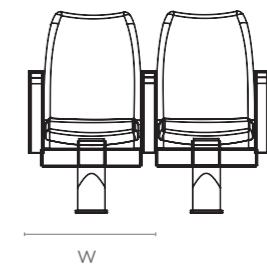

Colour & Material

CREPE FABRIC SEATING (VOILA)

Measurements

High Back (Common Arm)

Mid Back (Common Arm)

All sizes in cm	Width	Depth	Height	Seat Height
High Back (Individual arm)	60.0	64.0	101.0	46.5
High Back (Common arm)	53.0	64.0	101.0	46.5
Mid Back (Individual arm)	60.0	69.0	89.0	46.5
Mid Back (Common arm)	53.0	69.0	89.0	46.5