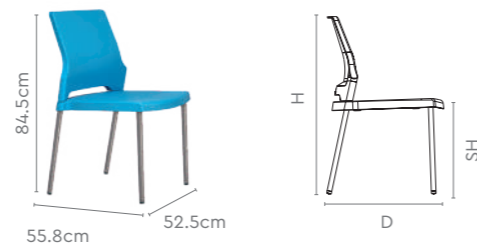

Design Registered

Colour & Material

UNWIND RANGE

Measurements

Without Armrest

High Seating

All sizes in cm	Width	Depth	Height	Seat Height
Without Armrest	52.5	55.8	84.5	45.0
High Seating	52.5	60.4	113.4	74.0