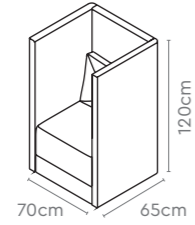

Cue Work Lounge

Features

- The CUE Work Lounge comprises standalone horizontal pouffes, curved pouffes, sofa sets, phone booths, and discussion carriages.
- You can combine these elements in any number of combinations and layouts, creating workspaces that are perfect for your teams and their activities.

Measurements

1 Seater Sofa with 1200mm

1 Seater Sofa 1200