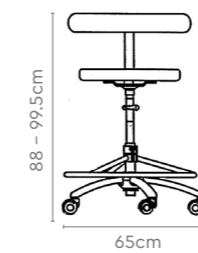

Design Registered

Colour & Material

UNWIND RANGE

Measurements

Without Armrest

High Seating

All sizes in cm	Width	Depth	Height	Seat Height
Without Armrest	52.5	55.8	84.5	45.0
High Seating	52.5	60.4	113.4	74.0

Stool

Features

- Multipurpose stool with a cushioned seat and a manual height adjustment feature that can be easily locked at any position you're comfortable with.
- Comes with an ergonomic and cushioned backrest to aid prolonged sitting.
- Available with a revolving stool base as well.

Colour & Material

POWDER COAT

Measurements

Revolving Stool with High Base (With Back)

Revolving Stool with High Base (Without Back)

Revolving Stool (With Back)

Revolving Stool (Without Back)

All sizes in cm	Width	Depth	Height	Seat Height
Revolving Stool with High Base (With Back)	65.0	65.0	88.0 - 99.5	57.0 - 78.5
Revolving Stool with High Base (W/o Back)	65.0	65.0	57.0 - 78.5	-
Revolving Stool (With Back)	65.0	65.0	66.0 - 77.5	45.0 - 56.5
Revolving Stool (W/o Back)	65.0	65.0	45.0 - 56.5	-
Stool	65.0	65.0	57.0 - 78.5	-