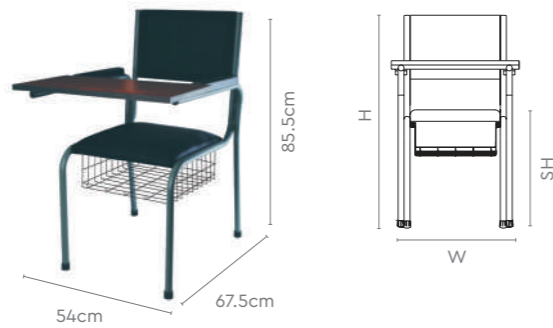

Measurements

CH 18C