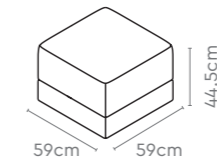

Measurements

Seater Poufs

1 Seater

2 Seater

3 Seater

45° Curved Seat

Seater Sofa with 700mm Panels

1 Seater Sofa 700