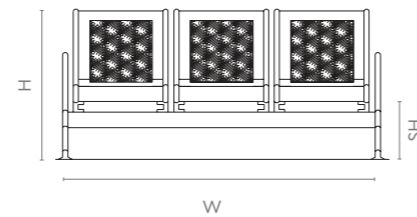

Measurements

Nano Perch

All sizes in cm	Width	Depth	Height	Seat Height
Nano Perch	163.0	57.0	67.5	40.0