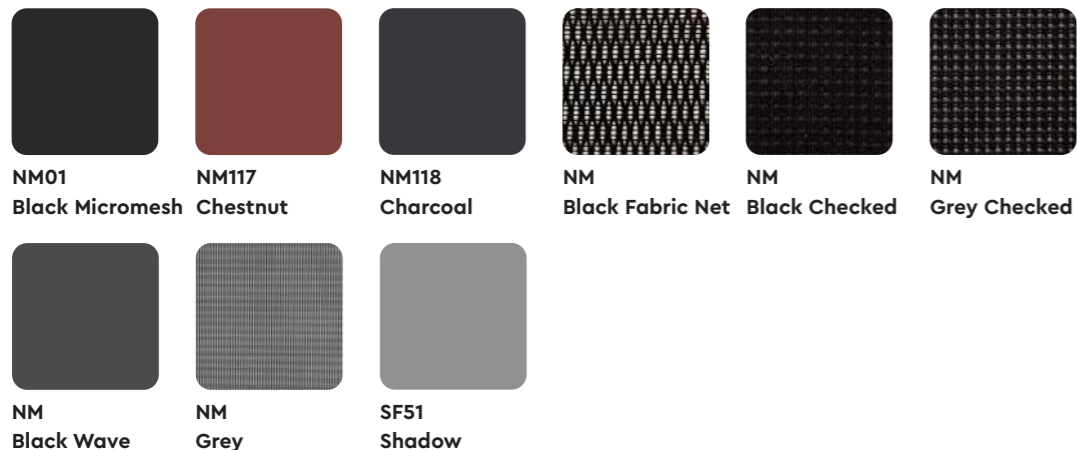

-  FS05
Leaf Green
-  FC02
Dark Tangerine
-  FS20
Cardinal
-  PW11
Vivid Cerulean
-  LM21
Sugar White

Foam Laminated Fabric Seating (FL)

-  FL01
Black Ink
-  FL04
Prussian Blue
-  FL06
Garnet
-  FL07
Royal Blue
-  FL08
Saddle Brown
-  FL10
Earth Stone
-  FL14
Vitamin Bright
-  FL56
Amethyst Regale

Breakout Fabric Seating (FB)

-  FB03
Cement Grey
-  FB04
Ink
-  FB18
Milan Red
-  FB51
Shadow

Sofa Fabric Seating (FS)

-  FS02
Dark Tangerine
-  FS04
Denim
-  FS05
Leaf Green
-  FS11
Vivid Cerulean
-  FS20
Cardinal
-  FS72
Mink
-  Peacock
-  Flame
-  Citron
-  Cement Grey

Crepe Fabric Seating (FC)

Voila

Knitted Fabric Seating (FK)

Leatherette Sofa (LS)

Leather (LT)

Leatherette Chair (LC)

Net / Micro Mesh / Spacer Fabric Seating (NM & SF)

Plush Fabric (FP)

Unwind Range

Laminate (LM)

Membrane Range (MB)

Fabric Modular (FO)

						
FO02 Dark Tangerine	FO03 Cement Grey	FO04 Prussian Blue	FO05 Leaf Green	FO06 Garnet	FO07 Royal Blue	FO08 Saddle Brown
						
FO10 Earth Stone	FO11 Vivid Cerulean	FO12 Azure	FO13 Aero Bue	FO14 Vitamin Bright	FO15 Gargoyle	FO16 Sunset Sky
						
FO19 Indian Red Chili	FO20 Cardinal	FO22 Orchid Purple	FO24 Blue Iceberg	FO25 Country Green	FO28 Boysenberry	FO29 Amethyst
						
FO30 Powder Blue	FO31 Blue Grass	FO33 Tree Mist	FO35 Victorian Gold	FO36 Cream	FO38 Oranger Spark	FO39 Burnt Orange
						
FO41 Young Wine	FO42 Copper Moon	FO44 Warm Grey	FO45 Stone Path	FO46 Roasted Bean	FO47 Champagne	FO54 Fresh Leaf
						
FO55 Plum Pastel	FO57 Baby Blue	FO58 Caspian Sea	FO60 Blue Ivy	FO62 Citrus	FO63 Green Sea	FO65 Conifer
						
FO67 Jungle Cane	FO69 Luminous	FO70 Fuscia	FO70 Jaipur Pink	FO73 White Sand	FO75 Acron	FO76 Indian Coffee
						
FO85 Granada	FO86 Latte	FO87 Sliver Line	FO88 Caramel			