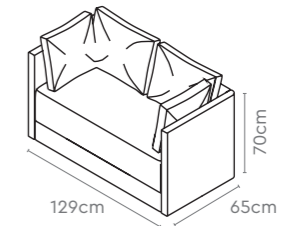

2 Seater Sofa 700