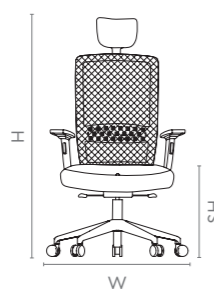

All sizes in cm	Width	Depth	Height	Seat Height
High Back	76.0	76.0	114.0 - 123.5	43.5 - 54.0
Mid Back	76.0	76.0	95.5 - 105.5	43.5 - 54.0

Pulse

Features

- This workstation powerhouse comes with a height as well as tilt adjustable neck rest that supports your neck perfectly.
- Its multi-flex active lumbar support enhances your comfort by allowing for height adjustment, and the foam-laminated fabric lumbar pad moves in accordance to your back's position.
- The armrests are height-adjustable as well, offering superior comfort to your elbows and forearms.
- Enables two seat depth for different body structures.