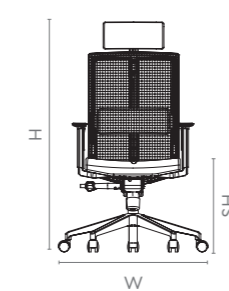

All sizes in cm	Width	Depth	Height	Seat Height
High Back	76.0	76.0	114.0 - 123.5	43.5 - 54.0
Mid Back	76.0	76.0	95.5 - 105.5	43.5 - 54.0

Pulse

Features

- This workstation powerhouse comes with a height as well as tilt adjustable neck rest that supports your neck perfectly.
- Its multi-flex active lumbar support enhances your comfort by allowing for height adjustment, and the foam-laminated fabric lumbar pad moves in accordance to your back's position.
- The armrests are height-adjustable as well, offering superior comfort to your elbows and forearms.
- Enables two seat depth for different body structures.

Design Registered

Colour & Material

KNITTED FABRIC SEATING

Measurements

High Back

Mid Back

All sizes in cm	Width	Depth	Height	Seat Height
High Back	76.0	76.0	114.0 - 123.5	43.5 - 54.0
Mid Back	76.0	76.0	95.5 - 105.5	43.5 - 54.0