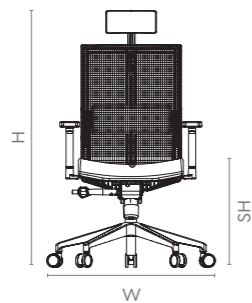

Elite

Features

- The Elite is a quilted leatherette chair with a height-adjustable lumbar support.
- Its armrests are height-adjustable as well, offering superior comfort.
- Comes with a coat hanger at the top, and chrome pedestal at the bottom.
- Enables two seat depth for different body structures, and a 4-position locking mechanism.

Colour & Material

LEATHERETTE CHAIR

Black Ink

Measurements

Elite

All sizes in cm	Width	Depth	Height	Seat Height
Elite	76.1	76.1	114.0 - 128.2	44.0 - 54.0

La Sede

Features

- La Sede's contoured lumbar area can be adjusted to suit your back profile, and comes with a 5-position tilt limiter.
- Is equipped with an active Bio-Synchro mechanism that senses your body weight and tilts accordingly.
- A T-spine structure supports the contoured chair back, providing flexibility during back height adjustment.
- The wide, soft-edged PU-top armrests provide complete support to your elbows and forearms, and can be height-adjusted as per your need.