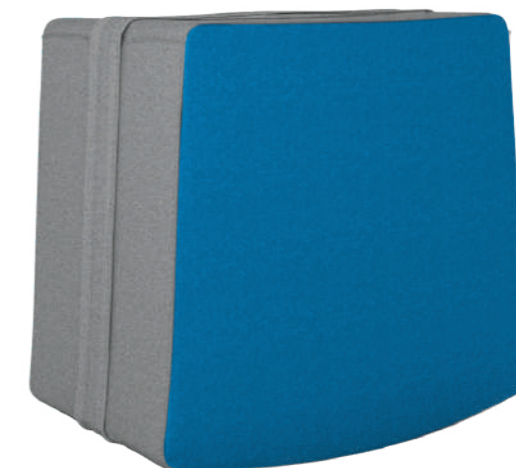

- Loop's generous waterfall radius on its top edge enhances comfort, and ensures optimum clearance between the knee and the seat.
- The bowl-shaped bottom lets the user sway in all directions, adopting to their dynamic postures on the go.
- Comes in vibrant colours that pop life into every space it's in.

Colour & Material

SOFA FABRIC SEATING

Measurements

Loop

All sizes in cm

	Width	Depth	Height
Loop	45.5	45.5	51.0

Cradle

Features

- Cradle's bucket-shaped seat top provides a large contact area for prolonged comfort and support.
- Its cradle-shaped bottom aids in rocking to and fro.
- The strap along its centre acts as a handle for easy mobility.
- Comes in vibrant colours that pop life into every space it's in.