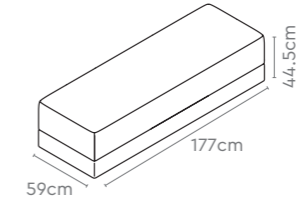

Measurements

Seater Poufs

1 Seater

2 Seater

3 Seater

45° Curved Seat

Seater Sofa with 700mm Panels

1 Seater Sofa 700