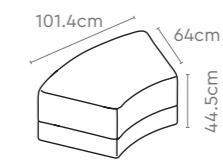

Measurements

Seater Poufs

1 Seater

2 Seater

3 Seater

45° Curved Seat

Seater Sofa with 700mm Panels

1 Seater Sofa 700