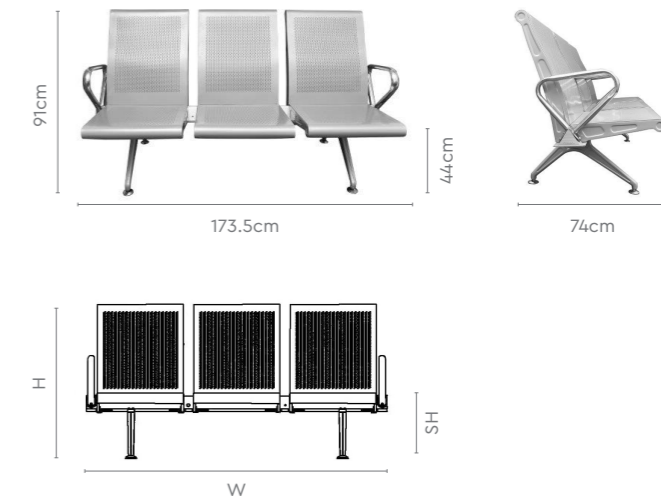

Measurements

Traverse

All sizes in cm	Width	Depth	Height	Seat Height
Traverse	173.5	74.0	91.0	44.0

Proportion