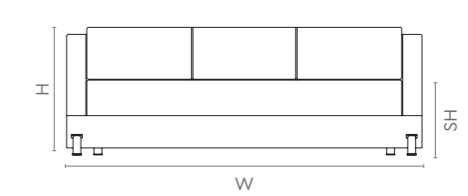

Measurements

1 Seater

2 Seater

3 Seater

All sizes in cm	Width	Depth	Height	Seat Height
1 Seater	86.0	90.5	85.5	45.0
2 Seater	146.0	90.5	85.5	45.0
3 Seater	206.0	90.5	85.5	45.0

Colour & Material

BREAKOUT FABRIC SEATING