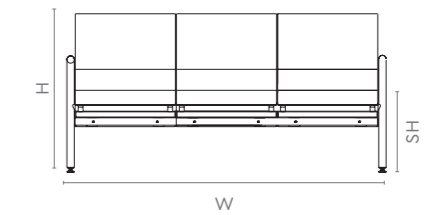

Measurements

1 Seater

2 Seater

3 Seater

All sizes in cm	Width	Depth	Height	Seat Height
1 Seater	60.5	70.0	78.5	43.5
2 Seater	113.0	70.0	78.5	43.5
3 Seater	164.0	70.0	78.5	43.5

Colour & Material

CREPE FABRIC SEATING (VOILA)