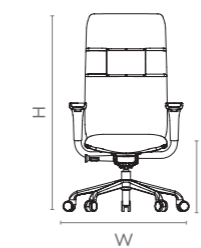

Visitor

All sizes in cm	Width	Depth	Height	Seat Height
High Back	76.1	76.1	114.0 - 131.5	44.0 - 54.0
Mid Back	76.1	76.1	96.5 - 114.0	44.0 - 54.0
Visitor	60.9	64.7	98.2	46.2