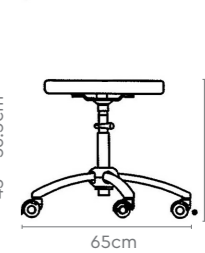

Colour & Material

POWDER COAT

Measurements

Revolving Stool with High Base (With Back)

Revolving Stool with High Base (Without Back)

Revolving Stool (With Back)

Revolving Stool (Without Back)

All sizes in cm	Width	Depth	Height	Seat Height
Revolving Stool with High Base (With Back)	65.0	65.0	88.0 - 99.5	57.0 - 78.5
Revolving Stool with High Base (W/o Back)	65.0	65.0	57.0 - 78.5	-
Revolving Stool (With Back)	65.0	65.0	66.0 - 77.5	45.0 - 56.5
Revolving Stool (W/o Back)	65.0	65.0	45.0 - 56.5	-
Stool	65.0	65.0	57.0 - 78.5	-