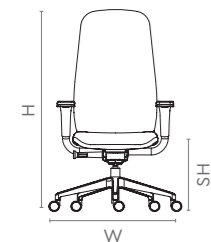

- Versa Neo's ergonomic contour enables long term seating and lets you perform multi-role tasks with ease.
- Comes equipped with an active Bio-Synchro mechanism that senses your body weight and tilts accordingly.
- A T-spine structure supports the contoured chair back, providing flexibility during back height adjustment.
- The wide, soft-edged PU-top armrests provide complete support to your elbows and forearms, and can be height-adjusted as per your need.

Colour & Material

LEATHERETTE CHAIR

Black Ink

SPACER FABRIC SEATING

Shadow

Measurements

All sizes in cm	Width	Depth	Height	Seat Height
High Back	76.1	76.1	113.6 - 131.1	44.4 - 54.4
Mid Back	76.1	76.1	98.6 - 116.1	44.4 - 54.4
Visitor	60.9	64.3	99.5	44.8

Halo

Features

- This majestic range of chairs is ideal for those who want to add powerful upgrades to their office.
- Comes with the Knee SynchroTilt Mechanism which allows the backrest to tilt in a 2:1 proportion to the seat as one reclines.
- Its backrest is equipped with multi-position locking that can be adjusted and locked in five different positions for enhanced comfort and support.
- Its anti-shock mechanism ensures stability and prevents sudden jerks or impact to the back when the backrest is relaxed.