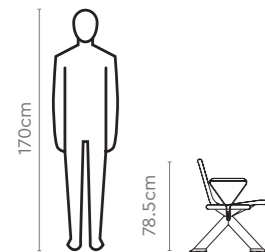

Proportion