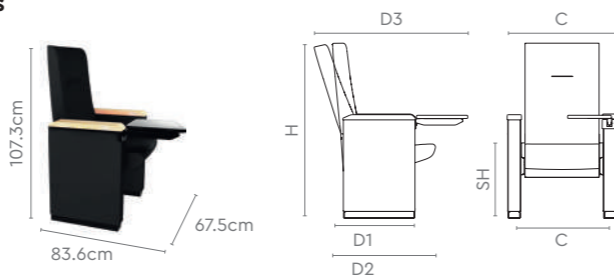

Design Registered

Colour & Material

FOAM LAMINATED FABRIC SEATING

Measurements

Flexi-back with Desklet (HB)

Synchro Slide with Desklet (HB)

All sizes in cm	Centre To Centre	Width 1, Width 2	Depth 1, Depth 2	Depth 3	Height	Seat Height
Flexi-back with Desklet (HB)	58.7	67.5, 50.7	50.5, 63.0	83.6 - 97.6	107.3	45.5
Flexi-back with Desklet (MB)	58.7	67.5, 50.7	50.0, 62.0	82.7 - 93.7	95.3	45.5
Synchro Slide with Desklet (HB)	61.0	69.9, 52.1	50.5, 63.0	84.5 - 95.5	107.3	45.5
Synchro Slide with Desklet (MB)	61.0	69.9, 52.1	49.5, 62.0	83.5 - 92.0	95.3	45.5