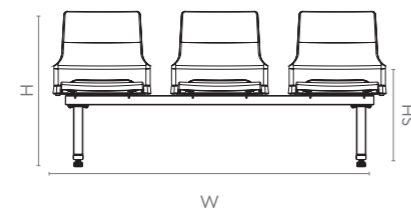

Design Registered

Colour & Material

UNWIND RANGE

Measurements

Unwind

All sizes in cm	Width	Depth	Height	Seat Height
Beam Seating	178.4	56.3	84.0	45.2

Air

Features