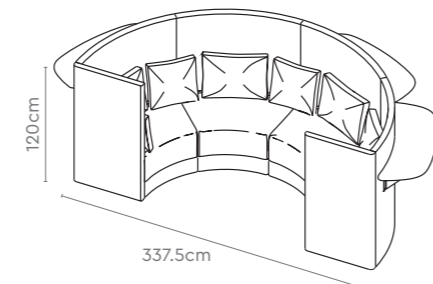

Measurements

1 Seater Sofa with 1200mm

1 Seater Sofa 1200

2 Seater Sofa 1200

3 Seater Sofa 1200

45 Circular 1200

Media Cluster Small

Colour & Material