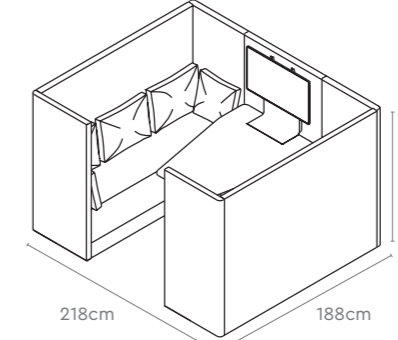

Measurements

1 Seater Sofa with 1400mm

1 Seater Sofa 1400

2 Seater Sofa 1400

3 Seater Sofa 1400

45 Circular 1400

Media Booth

Colour & Material