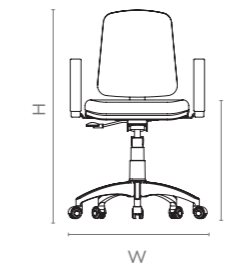

Measurements