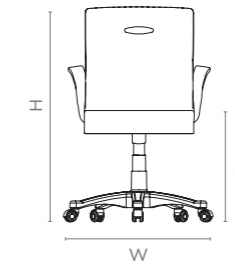

Measurements