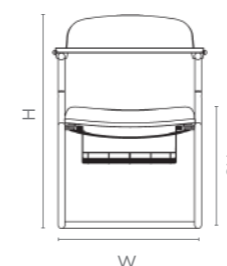

Colour & Material

CREPE FABRIC SEATING (VOILA)