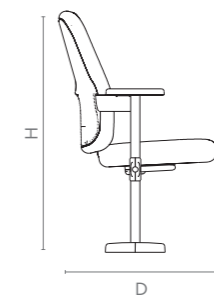

Measurements

U Frame

I Frame