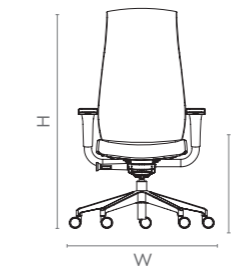

Measurements