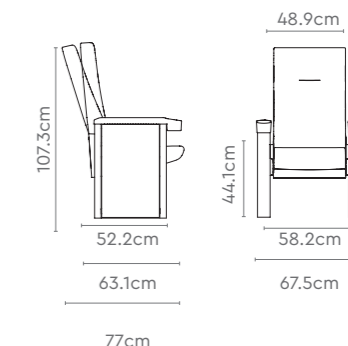

Mars Range

Measurements

Mars

Flexi-back (HB)

Mars with Desklet

Flexi-back with Desklet (HB)

Eco Mars

Flexi-back (HB)

Synchro Slide (HB)

Synchro Slide with Desklet (MB)

Synchro Slide (MB)

All sizes in cm	Centre To Centre	Width 1, Width 2	Depth 1, Depth 2, Depth 3	Depth 4	Height	Seat Height
Flexi-back (HB)	58.7	67.5, 50.7	50.5, 63.0, 77.0	-	107.3	45.5
Flexi-back (MB)	58.7	67.5, 50.7	50.0, 62.0, 73.0	-	95.3	45.5
Synchro Slide (HB)	61.0	69.9, 52.1	50.5, 63.0, 80.0	-	107.3	45.5
Synchro Slide (MB)	61.0	69.9, 52.1	49.5, 62.0, 76.8	-	95.3	45.5
Flexi-back with Desklet (HB)	58.7	67.5, 50.7	50.5, 63.0, 83.6	97.6	107.3	45.5
Flexi-back with Desklet (MB)	58.7	67.5, 50.7	50.0, 62.0, 82.7	93.7	95.3	45.5
Synchro Slide with Desklet (HB)	61.0	69.9, 52.1	50.5, 63.0, 84.5	95.5	107.3	45.5
Synchro Slide with Desklet (MB)	61.0	69.9, 52.1	49.5, 62.0, 83.5	92.0	95.3	45.5
Eco Mars Flexi-back (HB)	58.2	67.5, 48.9	52.2, 63.1, 77.0	-	107.3	44.1
Eco Mars Flexi-back (MB)	58.2	67.5, 48.9	51.4, 62.3, 73.0	-	95.3	44.1
Eco Mars Synchro Slide (HB)	61.0	70.3, 51.7	51.4, 63.2, 77.0	-	107.3	44.1
Eco Mars Synchro Slide (MB)	61.0	70.3, 51.7	50.8, 61.6, 76.8	-	95.3	44.1