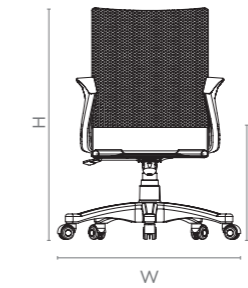

All sizes in cm	Width	Depth	Height	Seat Height
High Back	76.0	76.0	114.0 - 123.5	43.5 - 54.0
Mid Back	76.0	76.0	95.5 - 105.5	43.5 - 54.0

Pulse

Features

- This workstation powerhouse comes with a height as well as tilt adjustable neck rest that supports your neck perfectly.
- Its multi-flex active lumbar support enhances your comfort by allowing for height adjustment, and the foam-laminated fabric lumbar pad moves in accordance to your back's position.
- The armrests are height-adjustable as well, offering superior comfort to your elbows and forearms.
- Enables two seat depth for different body structures.

Design Registered

Colour & Material

KNITTED FABRIC SEATING

Measurements

High Back

Mid Back

All sizes in cm	Width	Depth	Height	Seat Height
High Back	76.0	76.0	114.0 - 123.5	43.5 - 54.0
Mid Back	76.0	76.0	95.5 - 105.5	43.5 - 54.0

Oxbo

Oxbo

Features

- The Oxbo is a family of chairs consisting of a high back, a mid back, and a visitor, that caters to a variety of needs.
- Thick seat cushions in solid colours give it a pop aesthetic that enliven any office space.
- Its unique tubular-frame back feels designer-made, and the mesh upholstery gives it a trendy aesthetic
- This light chair is complete with slim, but wide loop armrests.

Measurements

All sizes in cm	Width	Depth	Height	Seat Height
High Back	76.3	76.3	99.5 - 110.5	43.3 - 54.3
Mid Back	76.3	76.3	89.5 - 100.5	43.5 - 54.3
Visitor	61.0	64.5	93.5	46.5

Colour & Material

CREPE FABRIC SEATING (VOILA)