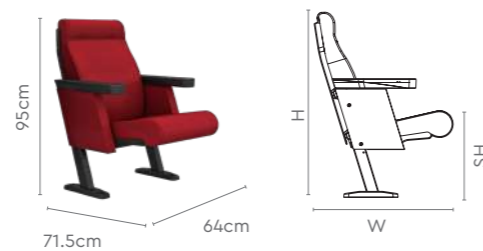

Colour & Material

FOAM LAMINATED FABRIC SEATING

Measurements

High Back

Mid Back

All sizes in cm	Width	Depth	Height	Seat Height
High Back	64.0	71.5	103.5	44.5
Mid Back	64.0	71.5	95.0	44.5

Jupiter

Features