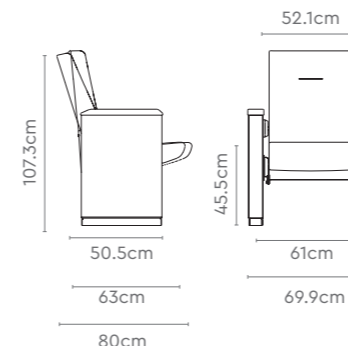

Mars Range

Measurements

Mars

Flexi-back (HB)

Mars with Desklet

Flexi-back with Desklet (HB)

Eco Mars

Flexi-back (HB)

Synchro Slide (HB)

Synchro Slide with Desklet (MB)

Synchro Slide (MB)

All sizes in cm	Centre To Centre	Width 1, Width 2	Depth 1, Depth 2, Depth 3	Depth 4	Height	Seat Height
Flexi-back (HB)	58.7	67.5, 50.7	50.5, 63.0, 77.0	-	107.3	45.5
Flexi-back (MB)	58.7	67.5, 50.7	50.0, 62.0, 73.0	-	95.3	45.5
Synchro Slide (HB)	61.0	69.9, 52.1	50.5, 63.0, 80.0	-	107.3	45.5
Synchro Slide (MB)	61.0	69.9, 52.1	49.5, 62.0, 76.8	-	95.3	45.5
Flexi-back with Desklet (HB)	58.7	67.5, 50.7	50.5, 63.0, 83.6	97.6	107.3	45.5
Flexi-back with Desklet (MB)	58.7	67.5, 50.7	50.0, 62.0, 82.7	93.7	95.3	45.5
Synchro Slide with Desklet (HB)	61.0	69.9, 52.1	50.5, 63.0, 84.5	95.5	107.3	45.5
Synchro Slide with Desklet (MB)	61.0	69.9, 52.1	49.5, 62.0, 83.5	92.0	95.3	45.5
Eco Mars Flexi-back (HB)	58.2	67.5, 48.9	52.2, 63.1, 77.0	-	107.3	44.1
Eco Mars Flexi-back (MB)	58.2	67.5, 48.9	51.4, 62.3, 73.0	-	95.3	44.1
Eco Mars Synchro Slide (HB)	61.0	70.3, 51.7	51.4, 63.2, 77.0	-	107.3	44.1
Eco Mars Synchro Slide (MB)	61.0	70.3, 51.7	50.8, 61.6, 76.8	-	95.3	44.1