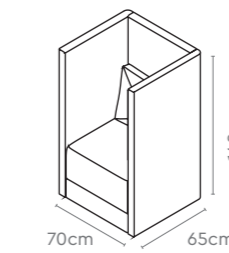

Measurements

1 Seater Sofa with 1400mm

1 Seater Sofa 1400