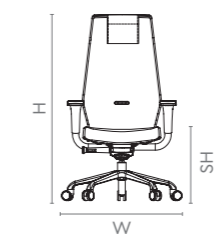

Marvel

Features

- The Marvel chair is a marvellous addition to your workspace and wellbeing.
- Comes equipped with an active Bio-Synchro mechanism that senses your body weight and tilts accordingly.
- A T-spine structure supports the contoured chair back, providing flexibility during the back height adjustment.
- The wide, soft-edged PU-top armrests provide complete support to your elbows and forearms, and can be height-adjusted as per your need.

Colour & Material

LEATHERETTE CHAIR

Measurements

High Back

Mid Back

Visitor

All sizes in cm	Width	Depth	Height	Seat Height
High Back	76.1	76.1	112.7 - 130.2	43.1 - 53.1
Mid Back	76.1	76.1	96.5 - 114.0	43.1 - 53.1
Visitor	60.9	64.2	98.2	44.8