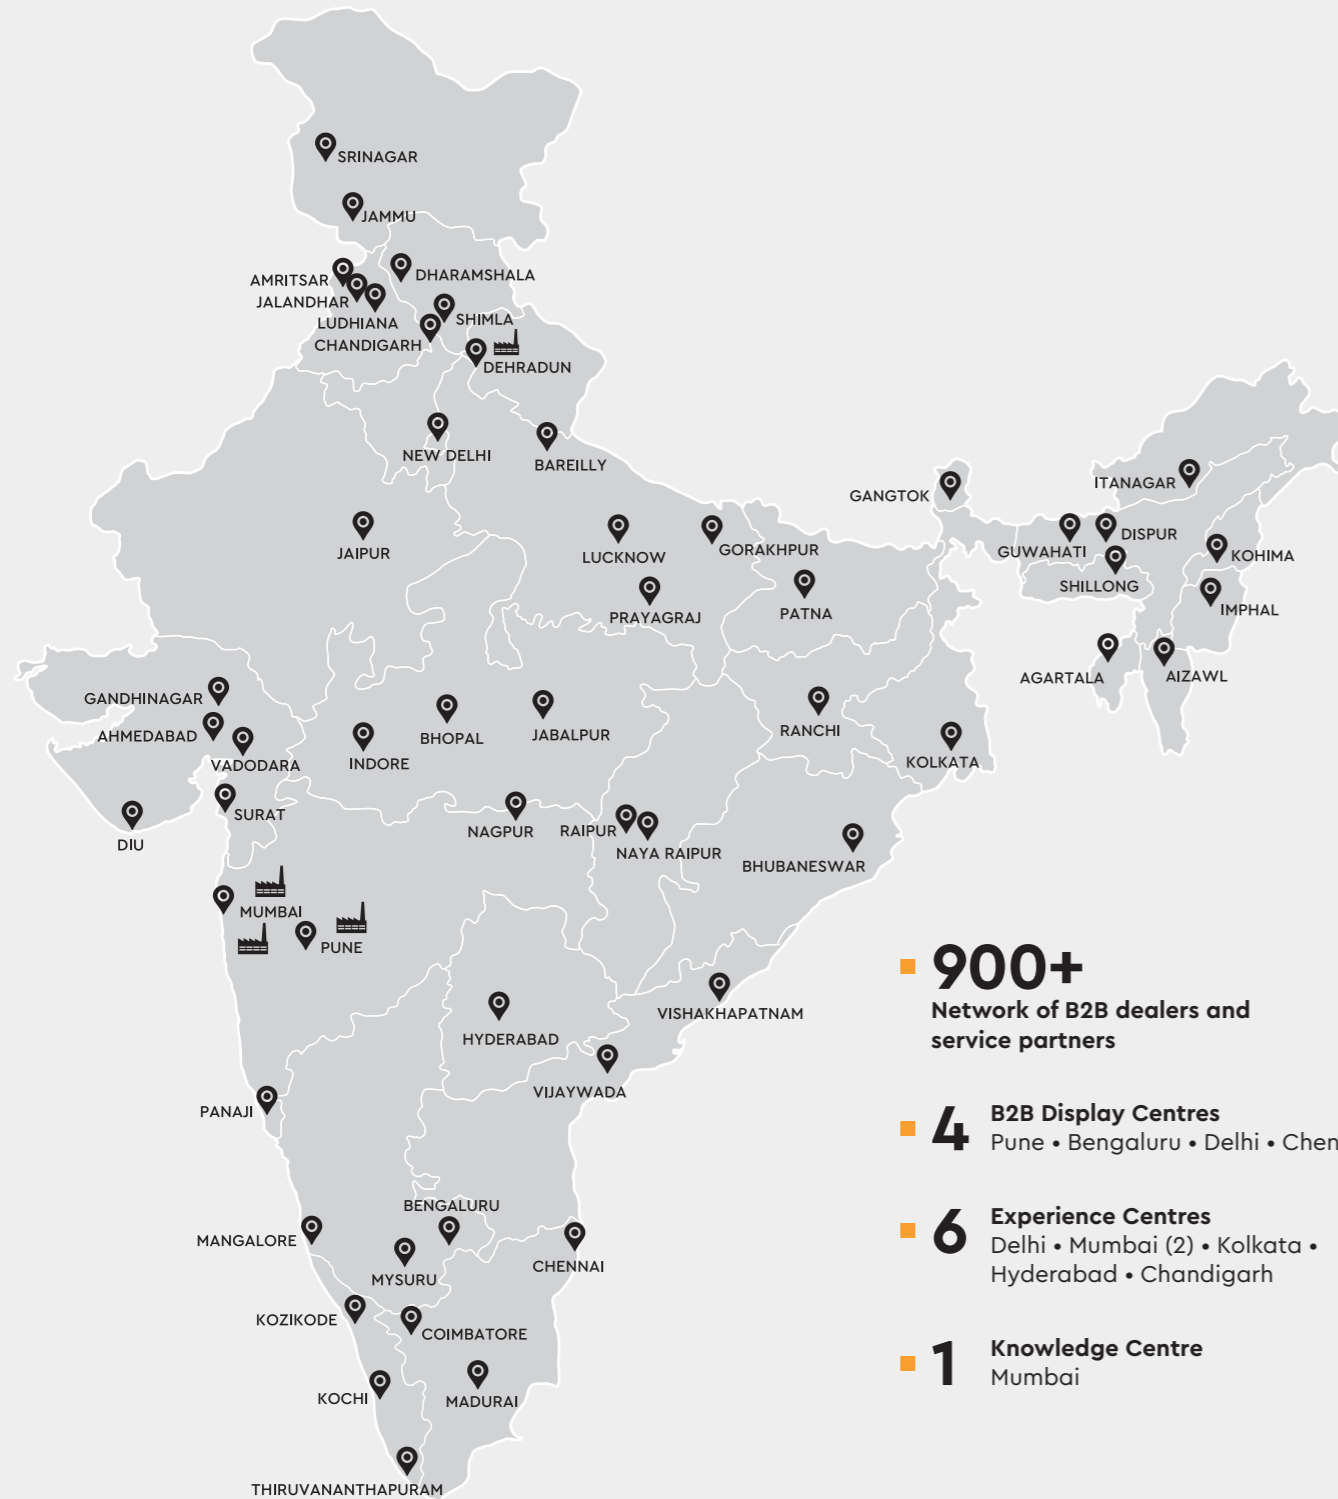

Widest product portfolio across product lines

- **900+**
Network of B2B dealers and service partners
- **4** B2B Display Centres
Pune • Bengaluru • Delhi • Chennai
- **6** Experience Centres
Delhi • Mumbai (2) • Kolkata • Hyderabad • Chandigarh
- **1** Knowledge Centre
Mumbai

Our All India Presence

Get complete access to our wide range of workplace solutions across our 900+ dealers and partners in India. Manufactured at our facilities in Vikhroli, Shirwal, Khalapur, Haridwar, and Bhagwanpur, all our workplace products pass through multiple stringent quality checks before they reach you.