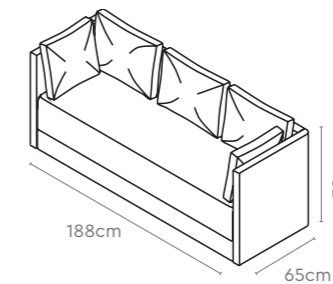

3 Seater Sofa 700