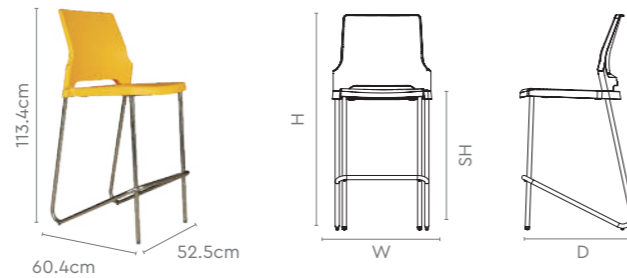

Design Registered

Colour & Material

UNWIND RANGE

Measurements

Without Armrest

High Seating

All sizes in cm	Width	Depth	Height	Seat Height
Without Armrest	52.5	55.8	84.5	45.0
High Seating	52.5	60.4	113.4	74.0

Stool

Features

- Multipurpose stool with a cushioned seat and a manual height adjustment feature that can be easily locked at any position you're comfortable with.
- Comes with an ergonomic and cushioned backrest to aid prolonged sitting.
- Available with a revolving stool base as well.