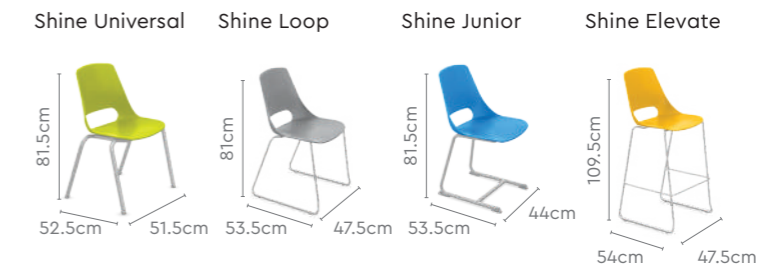

Design Registered

Colour & Material

UNWIND RANGE

-  Aqua Blue
-  Orchid White
-  Marigold Yellow
-  Raspberry Red
-  Fresh Lime

Measurements

Unwind with Armrest

All sizes in cm	Width	Depth	Height	Seat Height
With Armrest	62.3	55.8	84.5	45.0

Shine

Design Registered

Shine

Features

- The Shine collection is marked by a moulded sleek back and seat profile.
- The fluid lines of the chair's spacious seat rise up to form the gentle rose petal-like curve at the top.
- This curve also serves as an easy 'grab zone' when the chair has to be moved around.
- Available with a choice of five robust and efficient frame designs, Shine offers you a versatile collection of chairs that adapt easily and endlessly in different work zones.

Measurements

All sizes in cm	Width	Depth	Height	Seat Height
Shine Universal	51.5	52.5	81.5	45.5
Shine Loop	47.5	53.5	81.0	45.0
Shine Junior	44.0	53.5	81.5	46.0
Shine Elevate	47.5	54.0	109.5	73.5

Colour & Material