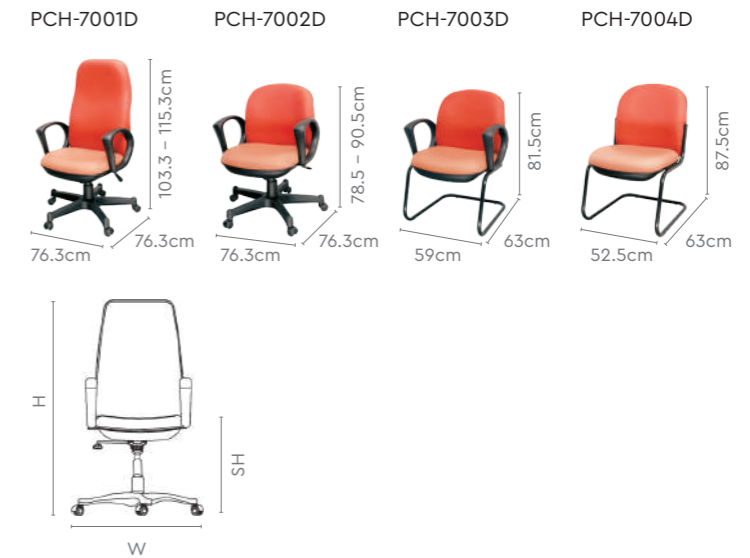

Measurements

All sizes in cm	Width	Depth	Height	Seat Height
High Back	76.3	76.3	100.9 - 122.9	43.4 - 55.4
Mid Back	76.3	76.3	78.4 - 90.4	43.4 - 55.4
Visitor	55.0	58.0	84.0	45.0

Colour & Material

CREPE FABRIC SEATING (VOILA)

Regency

Regency

Features

- This stylish chair is a versatile addition to any workspace.
- Regency's central tilt mechanism is responsive to body movements and has comfortable reclining options.
- The ergonomic seat and backrest are made of moulded foam which is soft on first contact yet provides firm support to ensure hours of comfortable sitting.
- Comes equipped with pneumatic height adjustment.
- The 360° swivel mechanism allows for flexible lateral movements without strain.
- Made of 100% VOC-free powder coating and is 99% recyclable.

Measurements

All sizes in cm	Width	Depth	Height	Seat Height
PCH-7001D	76.3	76.3	103.3 - 115.3	44.2 - 54.2
PCH-7002D	76.3	76.3	78.5 - 90.5	44.2 - 54.2
PCH-7003D	59.0	63.0	81.5	45.0
PCH-7004D	52.5	63.0	87.5	45.0