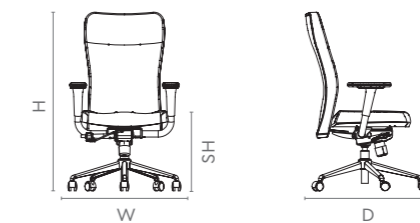

Colour & Material

LEATHER

Measurements

All sizes in cm	Width	Depth	Height	Seat Height
High Back	77.0	77.0	112.8 - 137.0	49.9 - 58.9
Mid Back	77.0	77.0	113.5 - 122.5	49.9 - 58.9
Visitor (Revolving)	77.0	77.0	99.4 - 111.4	43.4 - 55.4
Visitor (Sled-based)	59.0	68.5	89.5	46.5

Kareena NXT

Kareena NXT

Features

- The Kareena NXT chair is complete with leather upholstery for a luxurious touch and feel.
- Multiple locking positions make it suitable for different tasks, and its contoured seat maximises body contact area, and therefore minimises discomfort.
- Comes with a pneumatic seat height adjustment mechanism, chrome-finished fixed armrests, and a 5-pronged die cast aluminium pedestal.

Measurements

All sizes in cm	Width	Depth	Height	Seat Height
High Back (with Headrest)	75.0	75.0	113.5 - 138.0	41.0 - 51.0
High Back (without Headrest)	75.0	75.0	101.0 - 118.0	41.0 - 51.0
Mid Back	75.0	75.0	93.5 - 110.5	41.0 - 51.0
Visitor	51.0	66.5	96.0	48.0