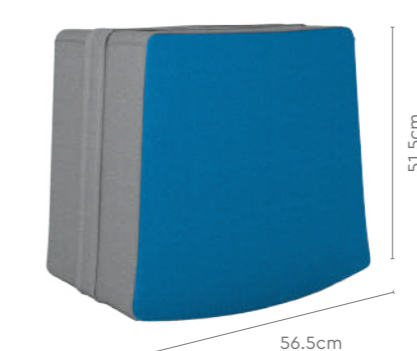

Measurements

Cradle

All sizes in cm

	Width	Depth	Height
Cradle	56.5	33.5	51.5