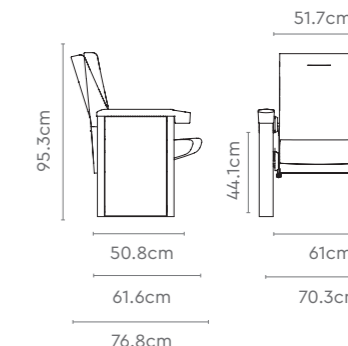

Mars Range

Measurements

Mars

Flexi-back (HB)

Mars with Desklet

Flexi-back with Desklet (HB)

Eco Mars

Flexi-back (HB)

Synchro Slide (HB)

Synchro Slide with Desklet (MB)

Synchro Slide (MB)

All sizes in cm	Centre To Centre	Width 1, Width 2	Depth 1, Depth 2, Depth 3	Depth 4	Height	Seat Height
Flexi-back (HB)	58.7	67.5, 50.7	50.5, 63.0, 77.0	-	107.3	45.5
Flexi-back (MB)	58.7	67.5, 50.7	50.0, 62.0, 73.0	-	95.3	45.5
Synchro Slide (HB)	61.0	69.9, 52.1	50.5, 63.0, 80.0	-	107.3	45.5
Synchro Slide (MB)	61.0	69.9, 52.1	49.5, 62.0, 76.8	-	95.3	45.5
Flexi-back with Desklet (HB)	58.7	67.5, 50.7	50.5, 63.0, 83.6	97.6	107.3	45.5
Flexi-back with Desklet (MB)	58.7	67.5, 50.7	50.0, 62.0, 82.7	93.7	95.3	45.5
Synchro Slide with Desklet (HB)	61.0	69.9, 52.1	50.5, 63.0, 84.5	95.5	107.3	45.5
Synchro Slide with Desklet (MB)	61.0	69.9, 52.1	49.5, 62.0, 83.5	92.0	95.3	45.5
Eco Mars Flexi-back (HB)	58.2	67.5, 48.9	52.2, 63.1, 77.0	-	107.3	44.1
Eco Mars Flexi-back (MB)	58.2	67.5, 48.9	51.4, 62.3, 73.0	-	95.3	44.1
Eco Mars Synchro Slide (HB)	61.0	70.3, 51.7	51.4, 63.2, 77.0	-	107.3	44.1
Eco Mars Synchro Slide (MB)	61.0	70.3, 51.7	50.8, 61.6, 76.8	-	95.3	44.1