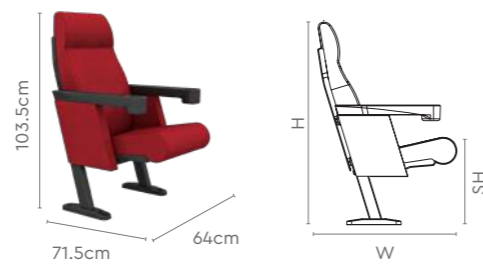

Measurements

High Back