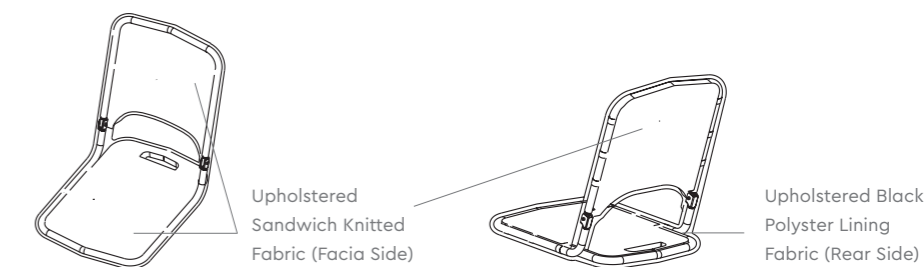

Measurements

Open Seat Back Condition

In Closed Condition

Colour & Material

NET

Chestnut

All sizes in cm	Width	Depth	Height
EezySit - Open	50.5	37.5	48.0
EezySit - Close	50.5	37.5	14.0