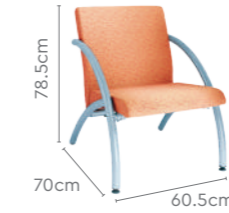

Measurements

1 Seater