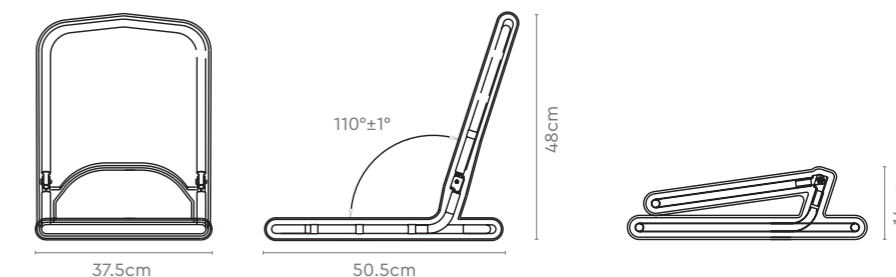

Measurements

Open Seat Back Condition

In Closed Condition

Colour & Material

NET

Chestnut

All sizes in cm	Width	Depth	Height
EezySit - Open	50.5	37.5	48.0
EezySit - Close	50.5	37.5	14.0

Unwind