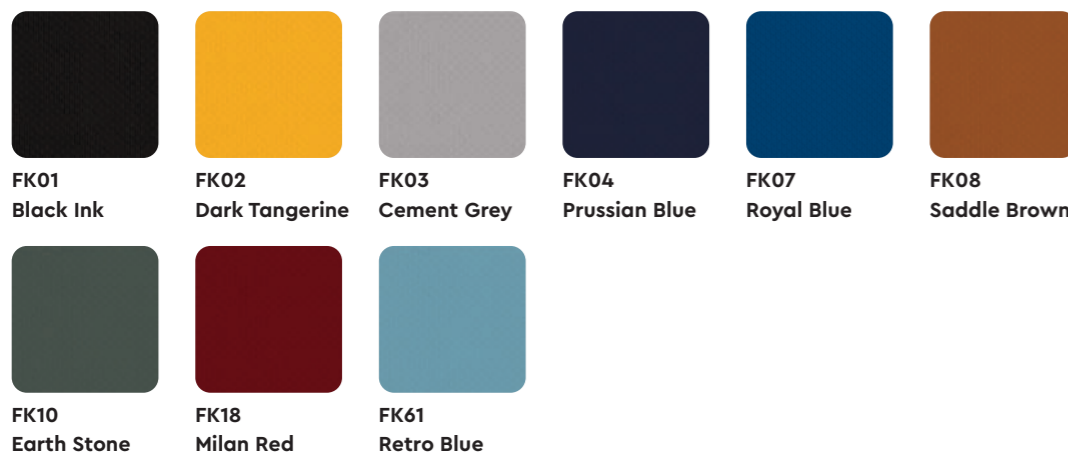

Knitted Fabric Seating (FK)