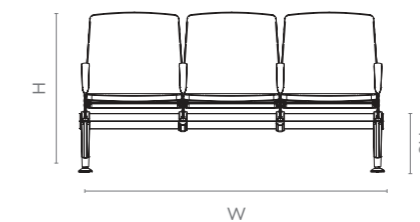

Measurements

Air

Colour & Material

PU

All sizes in cm	Width	Depth	Height	Seat Height
AIRBLK3ST2 & 4	165.5	66.5	87	42.5