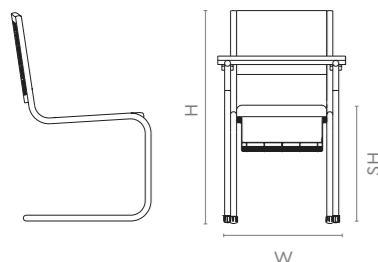

Colour & Material

LEATHERETTE CHAIR

Black Ink

Measurements

All sizes in cm	Width	Depth	Height	Seat Height
Classic CH-4	43.1	57.5	88.0	45.0
Classic CH-7	58.0	57.5	88.0	45.0
Classic CH-18	45.0	60.5	86.0	45.0
Classic CH-7B	58.0	56.5	87.5	48.0
Classic CH-8	43.5	56.5	87.5	48.0