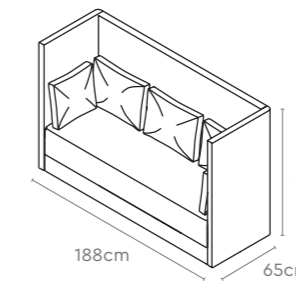

Measurements

1 Seater Sofa with 1400mm

1 Seater Sofa 1400

2 Seater Sofa 1400

3 Seater Sofa 1400

45 Circular 1400

Media Booth

Colour & Material