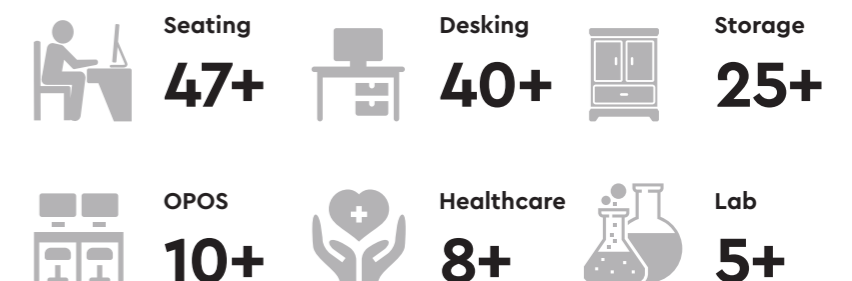

Widest product portfolio across product lines