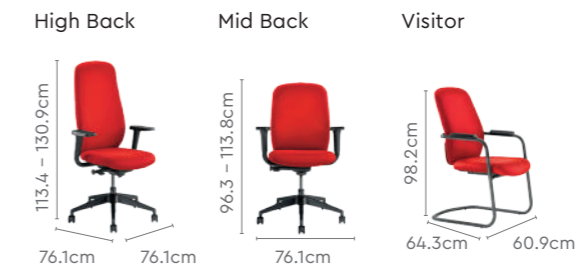

Measurements