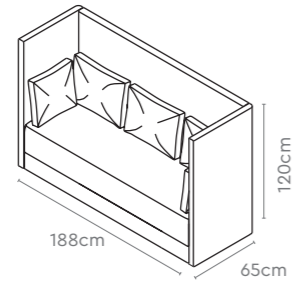

Measurements

1 Seater Sofa with 1200mm

1 Seater Sofa 1200

2 Seater Sofa 1200

3 Seater Sofa 1200

45 Circular 1200

Media Cluster Small

Colour & Material