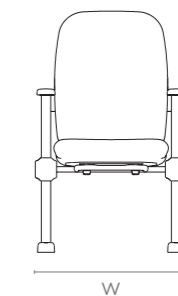

Measurements

U Frame

I Frame