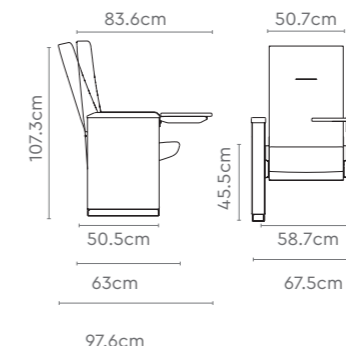

Mars Range

Measurements

Mars

Flexi-back (HB)

Mars with Desklet

Flexi-back with Desklet (HB)

Eco Mars

Flexi-back (HB)

Synchro Slide (HB)

Synchro Slide with Desklet (MB)

Synchro Slide (MB)

All sizes in cm	Centre To Centre	Width 1, Width 2	Depth 1, Depth 2, Depth 3	Depth 4	Height	Seat Height
Flexi-back (HB)	58.7	67.5, 50.7	50.5, 63.0, 77.0	-	107.3	45.5
Flexi-back (MB)	58.7	67.5, 50.7	50.0, 62.0, 73.0	-	95.3	45.5
Synchro Slide (HB)	61.0	69.9, 52.1	50.5, 63.0, 80.0	-	107.3	45.5
Synchro Slide (MB)	61.0	69.9, 52.1	49.5, 62.0, 76.8	-	95.3	45.5
Flexi-back with Desklet (HB)	58.7	67.5, 50.7	50.5, 63.0, 83.6	97.6	107.3	45.5
Flexi-back with Desklet (MB)	58.7	67.5, 50.7	50.0, 62.0, 82.7	93.7	95.3	45.5
Synchro Slide with Desklet (HB)	61.0	69.9, 52.1	50.5, 63.0, 84.5	95.5	107.3	45.5
Synchro Slide with Desklet (MB)	61.0	69.9, 52.1	49.5, 62.0, 83.5	92.0	95.3	45.5
Eco Mars Flexi-back (HB)	58.2	67.5, 48.9	52.2, 63.1, 77.0	-	107.3	44.1
Eco Mars Flexi-back (MB)	58.2	67.5, 48.9	51.4, 62.3, 73.0	-	95.3	44.1
Eco Mars Synchro Slide (HB)	61.0	70.3, 51.7	51.4, 63.2, 77.0	-	107.3	44.1
Eco Mars Synchro Slide (MB)	61.0	70.3, 51.7	50.8, 61.6, 76.8	-	95.3	44.1