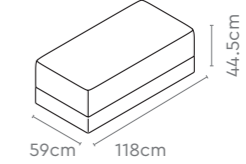

Measurements

Seater Poufs

1 Seater

2 Seater

3 Seater

45° Curved Seat

Seater Sofa with 700mm Panels

1 Seater Sofa 700