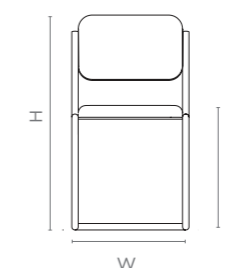

Measurements