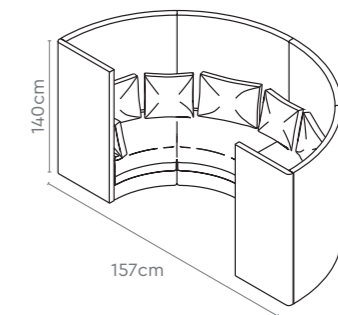

Measurements

1 Seater Sofa with 1400mm

1 Seater Sofa 1400

2 Seater Sofa 1400

3 Seater Sofa 1400

45 Circular 1400

Media Booth

Colour & Material