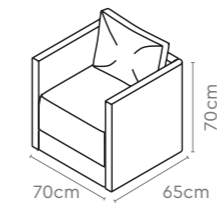

Measurements

Seater Poufs

1 Seater

2 Seater

3 Seater

45° Curved Seat

Seater Sofa with 700mm Panels

1 Seater Sofa 700