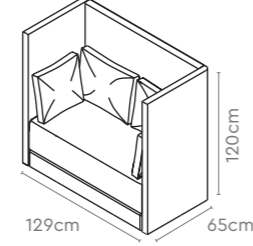

2 Seater Sofa 1200