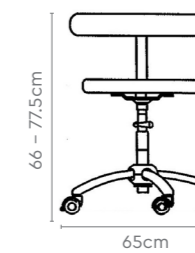

Colour & Material

POWDER COAT

Measurements

Revolving Stool with High Base (With Back)

Revolving Stool with High Base (Without Back)

Revolving Stool (With Back)

Revolving Stool (Without Back)

All sizes in cm	Width	Depth	Height	Seat Height
Revolving Stool with High Base (With Back)	65.0	65.0	88.0 - 99.5	57.0 - 78.5
Revolving Stool with High Base (W/o Back)	65.0	65.0	57.0 - 78.5	-
Revolving Stool (With Back)	65.0	65.0	66.0 - 77.5	45.0 - 56.5
Revolving Stool (W/o Back)	65.0	65.0	45.0 - 56.5	-
Stool	65.0	65.0	57.0 - 78.5	-