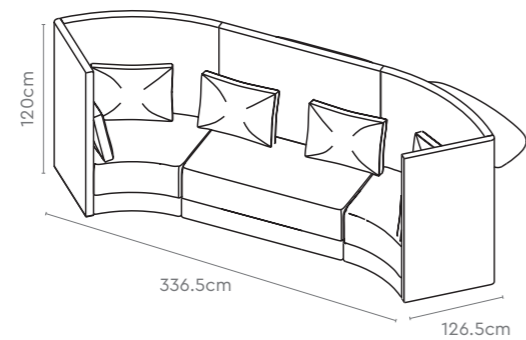

Measurements

1 Seater Sofa with 1200mm

1 Seater Sofa 1200

2 Seater Sofa 1200

3 Seater Sofa 1200

45 Circular 1200

Media Cluster Small

Colour & Material