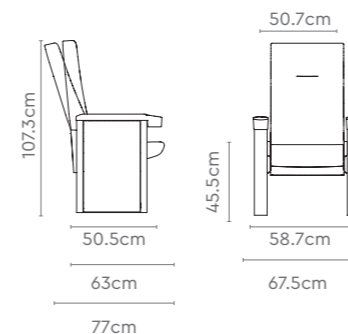

Mars Range

Measurements

Mars

Flexi-back (HB)