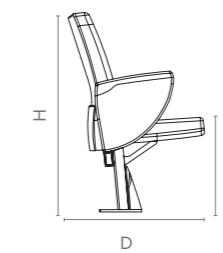

Colour & Material

CREPE FABRIC SEATING (VOILA)

Measurements

High Back (Common Arm)

Mid Back (Common Arm)

All sizes in cm	Width	Depth	Height	Seat Height
High Back (Individual arm)	60.0	64.0	101.0	46.5
High Back (Common arm)	53.0	64.0	101.0	46.5
Mid Back (Individual arm)	60.0	69.0	89.0	46.5
Mid Back (Common arm)	53.0	69.0	89.0	46.5