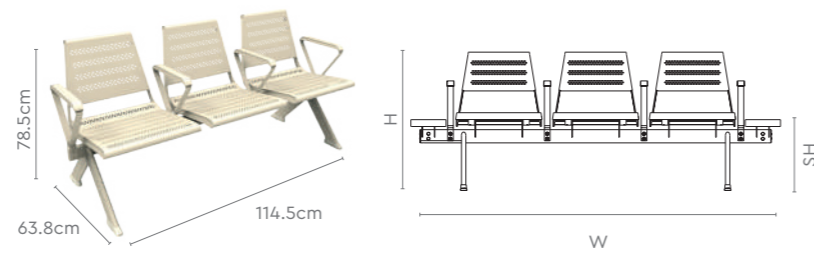

Design Registered

Colour & Material

POWDER COAT

Matt Taupe White

Measurements

Matrix

All sizes in cm	Width	Depth	Height	Seat Height
MTX2XX / MTX2IX	114.5	63.8	78.5	44.1
MTX2XS / MTX2IS	155.0	63.8	78.5	44.1
MTX3XX / MTX3IX	169.5	63.8	78.5	44.1
MTX3XS	210.0	63.8	78.5	44.1
2 Seater	155.0	63.8	78.5	46.4