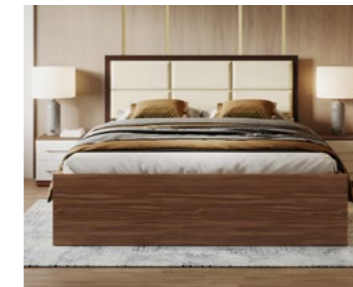

Lind King Bed / Queen Bed