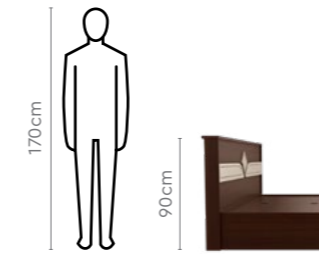

Astra Bed Set

Proportion