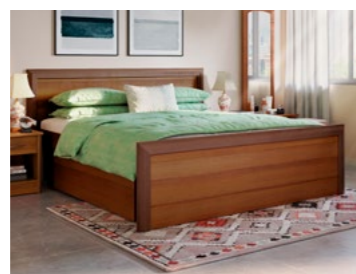

Features

- The bed set comes in different variants of Queen and Single bed to cater to different needs.
- The understructure is made of steel channels that gives it strength and longevity.
- When it comes to organise your things well, the optional understructure available with this bed gives you added storage space.
- Can be paired with wardrobe with or without an integrated mirror.

In the set

Adriana Single / Queen Bed