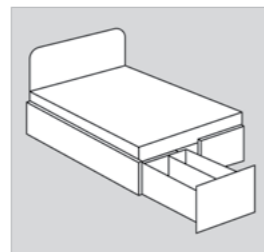

Innovative Storage

Case 1