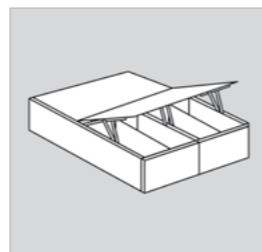

Pavo Bed Set

With Waldorf Wardrobe

Click to Purchase

Download PDF

Design Registration No: 357263-001, Patent Filed for Storage Design No: 479561

Features

- Peacock-themed headboard with a new innovative storage in bed.
- The grooved details of the peacock motif on the headboard and the tailboard make the bed set stand out.
- Comes in a combination of half pneumatic lift-up with full drawer storage allowing easy access to those hard-to-reach corners.
- Set includes bedside table, dresser with concealed storage behind mirror, drawers and open shelves, and Waldorf wardrobe.

In the set

Pavo King Bed / Queen Bed

Pavo Bedside Table + Chest of Drawers + Dresser + Waldorf Wardrobe

Pair with

Pavo Study Table

Innovative Storage

Case 1

Case 2 (Not possible with other products)

Case 3

Colour & Material

Bed Base & Headboard

WOOD

Cream & Cinnamon

View More

Download PDF

Pavo Bed Set

Pavo King Bed

Pavo Queen Bed

Pavo Study Table

Pavo Bedside Table

Chest of Drawers

Pavo Dresser

Proportion

Details

Waldorf Wardrobe

Page 2

Features

- One can make their personalised choice of colours, materials, finishes.
- Wide combination of 2 sizes, 5 carcass shades, and 8 door designs.
- No need to fumble finding things thanks to the built-in motion-sensing LED lights.

Waldorf Medium

Wardrobe Large

Details