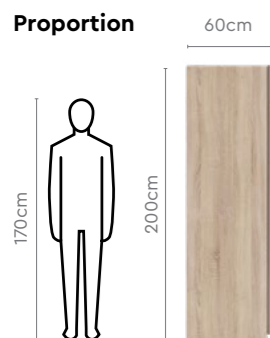

**2 Door
900 W
Wardrobe**

**2 Door
900 W
Wardrobe
with Drawer**

**2 Door
900 W
Wardrobe
with OHU**

**2 Door
900 W
Wardrobe
with Drawer
and OHU**

Proportion

Measurements

All sizes in cm

	Width	Depth	Height
Overhead Unit (OHU)	45.0	60.0	60.0
	90.0	60.0	60.0
Dresser Upper Panel	45.0	42.2	1.8