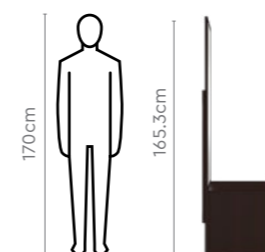

Proportion