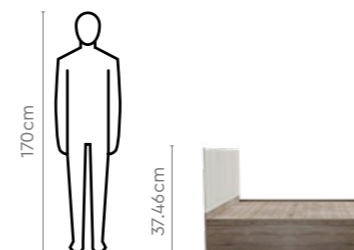

Proportion