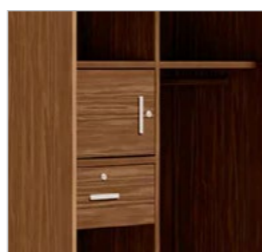

Details

Waldorf Wardrobe Series

[View More](#) →

[Download PDF](#) ↓

Features

- Colours, materials, and finishes can be customized as per personal preference.
- Wide combination of 3 sizes, 5 carcass shades, and 8 door designs.
- No need to fumble finding things thanks to the built-in motion-sensing LED lights. Available only with the medium and large sizes.