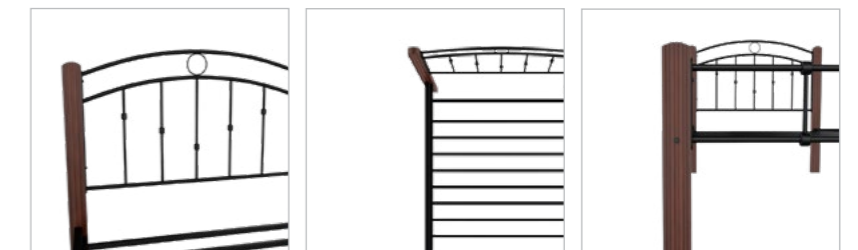

Colour & Material

WOOD + METAL

Black & Brown

Proportion

Measurements

Opal Pro Bed

Details

EQ Bed