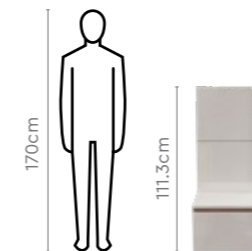

Proportion