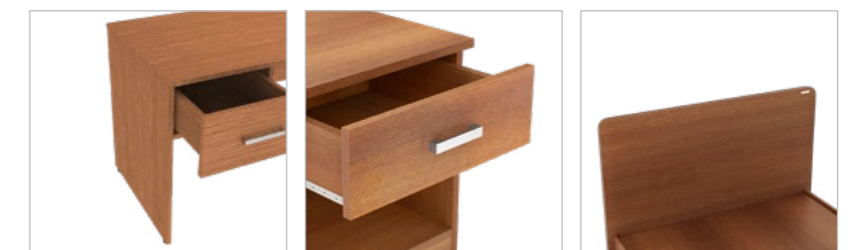

Adria Queen Bed

Adria Bedside Table

Adria 2 Door Wardrobe

Adria Study Table

Adria Work Desk

Measurements

All sizes in cm	Width	Depth	Height
Single Bed	97.0	204.6	91.0
Dressing Table	46.0	48.6	171.95

Details