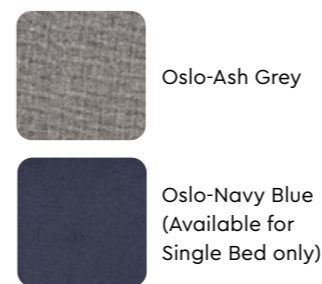

Colour & Material

FABRIC