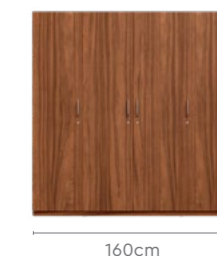

Alina 4 Door Wardrobe