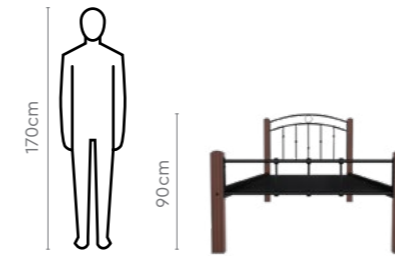

Colour & Material

METAL

Black

Proportion

Measurements

Esca Bed

All sizes in cm

	Width	Depth	Height
Bedstead	91.5	198.0	38.5