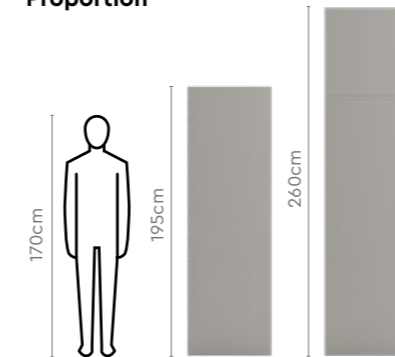

Slimline Wardrobe

Proportion