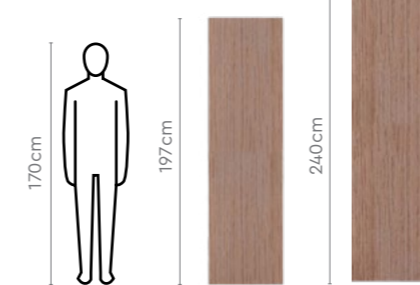

Proportion