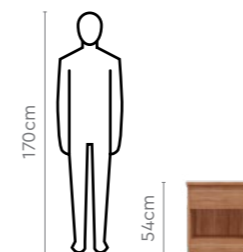

Proportion