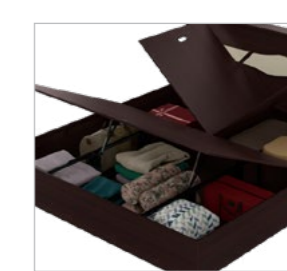

Eden Bedroom Set

With Genesys® Series

Click to Purchase

Download PDF

Design Registration No.: 334914-001

Features

- A very simple design that also gives priority to comfort, thanks to a completely cushioned headboard.
- The large storage underneath is separated into a drawer with box compartments, for ease of storing things depending on their frequency of usage.
- Pair it with other furniture in Genesys® Series to give your space a uniform look.

In the set

Eden King Bed / Queen Bed

Genesys® 2 Door Wardrobe

Genesys® Premium Dresser

Genesys® Premium Bedside Table

Half Drawer Half Manual Storage

Colour & Material

Headboard Upholstery

FABRIC

Gun-Metal Grey Fabric

Bed Base

WOOD

Dark Walnut PLT

Pair with

Genesys® Series

Genesys® 2 Door Wardrobe

Genesys® 3 Door Wardrobe with Mirror

Genesys® 2 Door Wardrobe with Mirror

View More

Download PDF

Eden Bed Set

Eden King Bed

Eden Queen Bed

Proportion

Genesys® 3 Door Wardrobe with Mirror

Details

Proportion

Genesys® Premium Bedside Table

Genesys® Premium Dresser

Genesys® Series

Page 18

Features

- A complete bedroom makeover in one collection to create a cohesive look.
- Select from different styles and options depending on your storage requirements and enhance the look of your bedroom with Genesys® Series.
- Can be combined with different bed sets.