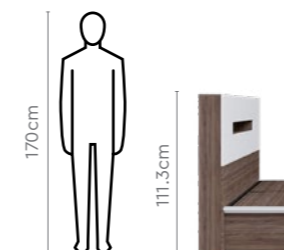

Ray Bed Set

Proportion