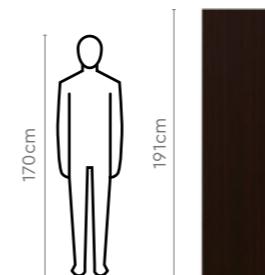

Genesys®

Proportion