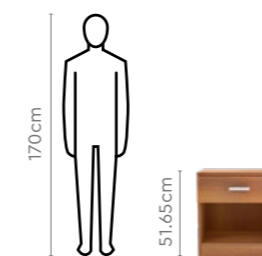

Proportion