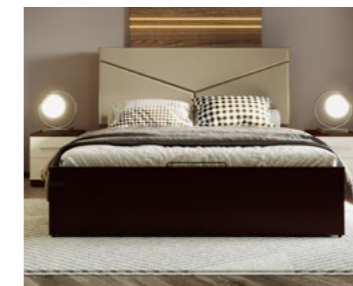

Glory King Bed / Queen Bed