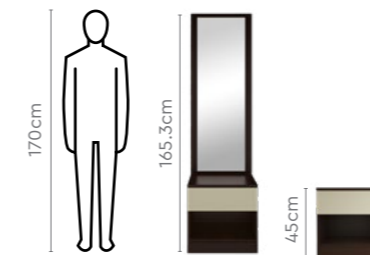

Proportion