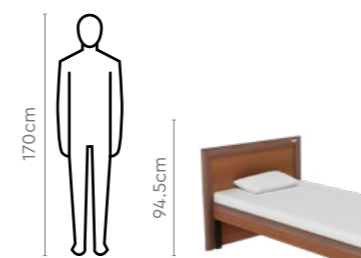

Adriana Bed Set

Proportion