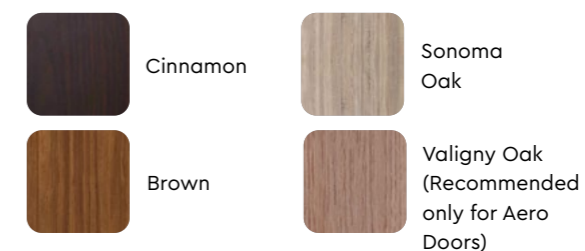

Colour & Material

Body

PLT SHADE

Door

PU FINISH