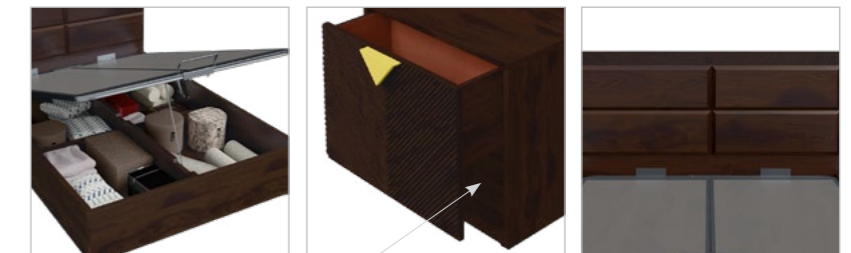

Riga 3 Door Wardrobe with Mirror

Goldust V2 Bed Set

Proportion

Goldust V2 King Bed

Goldust V2 Bedside Table

Goldust V2 Dresser

Details

Secret Compartment

Riga Wardrobe

Features

- With variants of 2- and 3-doors, Riga wardrobes are simple and elegant bedroom storage solutions that blend with all types of bed sets and interior styles.
- Integrated mirror for added convenience and a mix of utility drawers, shelves and hanging space.