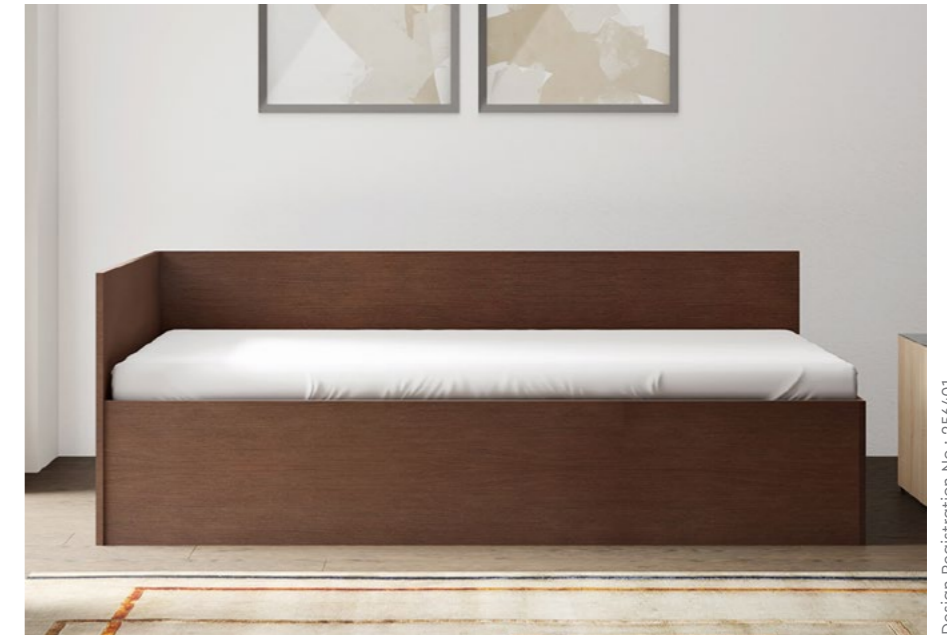

Features

- Designed like a Diwan but with an L-shaped backrest for placing along the corners of your home.
- Can be paired with cabinets or study tables to create a compact, closed and private space.
- Ideal for young kids and elders alike. Ample storage option underneath the structure.