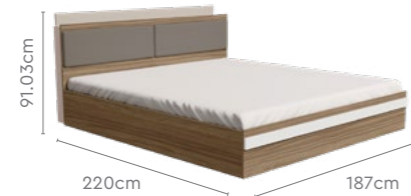

Measurements

Conflux King Bed