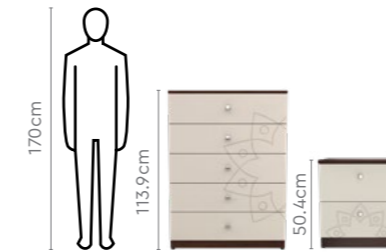

Proportion