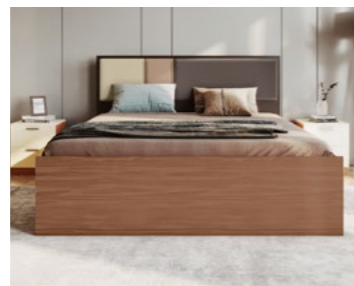

Trio King Bed / Queen Bed