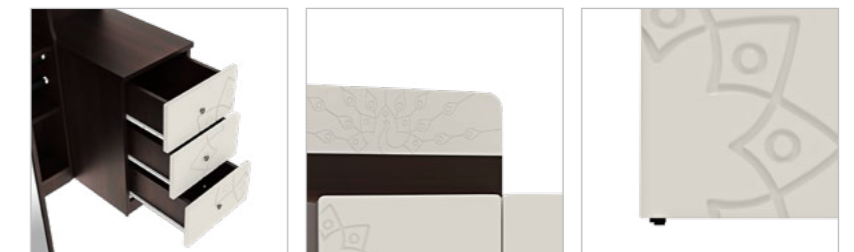

Pavo Bed Set

With Waldorf Wardrobe

Click to Purchase

Download PDF

Design Registration No: 357263-001, Patent Filed for Storage Design No: 479561

Features

- Peacock-themed headboard with a new innovative storage in bed.
- The grooved details of the peacock motif on the headboard and the tailboard make the bed set stand out.
- Comes in a combination of half pneumatic lift-up with full drawer storage allowing easy access to those hard-to-reach corners.
- Set includes bedside table, dresser with concealed storage behind mirror, drawers and open shelves, and Waldorf wardrobe.

In the set

Pavo King Bed / Queen Bed

Pavo Bedside Table + Chest of Drawers + Dresser + Waldorf Wardrobe

Pair with

Pavo Study Table

Innovative Storage

Case 1

Case 2 (Not possible with other products)

Case 3

Colour & Material

Bed Base & Headboard

WOOD

Cream & Cinnamon

View More

Download PDF

Pavo Bed Set

Pavo King Bed

Pavo Queen Bed

Pavo Study Table

Pavo Bedside Table

Chest of Drawers

Pavo Dresser

Proportion

Details

Waldorf Wardrobe

Page 2

Features

- One can make their personalised choice of colours, materials, finishes.
- Wide combination of 2 sizes, 5 carcass shades, and 8 door designs.
- No need to fumble finding things thanks to the built-in motion-sensing LED lights.

Waldorf Medium

Wardrobe Large

Details