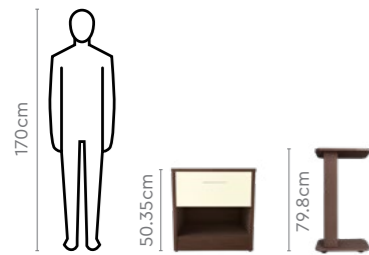

Aero Multifunctional Stand

Kalista 2 Door / 3 Door Wardrobe + Dresser

Waldorf Wardrobe

[View More](#) →

[Download PDF](#) ↓

Aero Bed Set

Proportion

Aero King Bed

Aero Queen Bed

Details

Proportion

Aero Bedside Table

Aero Multifunctional Stand

Proportion

Aero Dresser with Stool

[View More](#) →