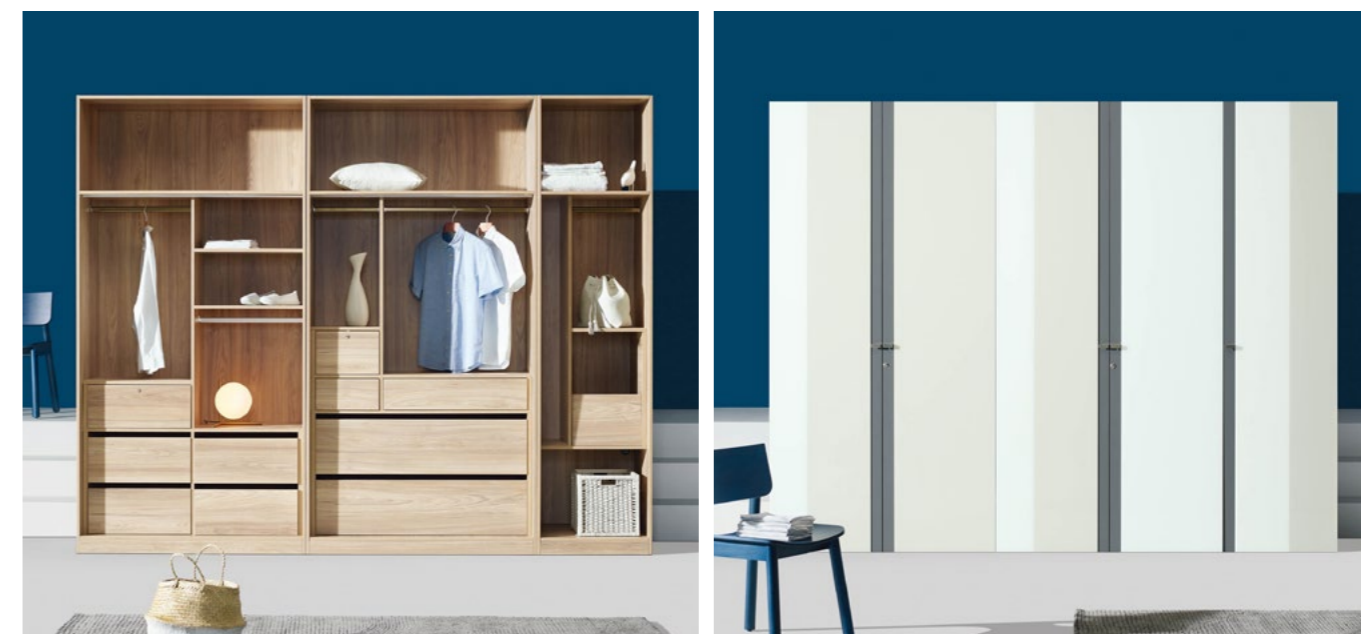

Overhead Unit (OHU) comes with only 2-door options.

Element

[Click to Purchase](#) 🛒

[Download PDF](#) ↓

Features

- A hinged-door wardrobe designed to meet the changing storage needs of urban lifestyles.
- Has a sleek soft-closure mechanism to ensure you don't pinch your fingers.
- Consists of 2 types of units, and a dresser. Can be configured to suit individual needs.
- Each configuration of two-door units offers unique ways of organising things, with different heights of hanging rails, compartments, and drawers.