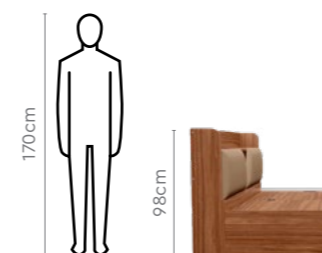

Proportion

Alina Bedside Table

Proportion

Details

Alina Wardrobe

Features

- The Alina wardrobe, with its natural wood finish, adds warmth and style to any setting.
- Available in 3 sizes, the wardrobe is built with durable craftsmanship and top-notch hardware to withstand everyday use.
- The 2-, 3- and 4-door units have an adjustable shelf, hanging space, and a lockable drawer for valuables. 3- and 4-door units offer extra shelf storage space.
- With a Walnut finish, the Alina wardrobe can be paired with 5 of our bed models.