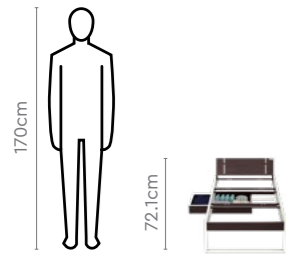

Proportion