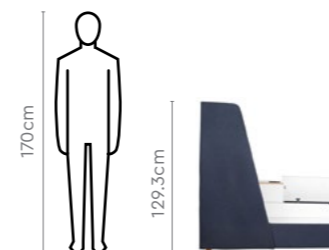

Proportion