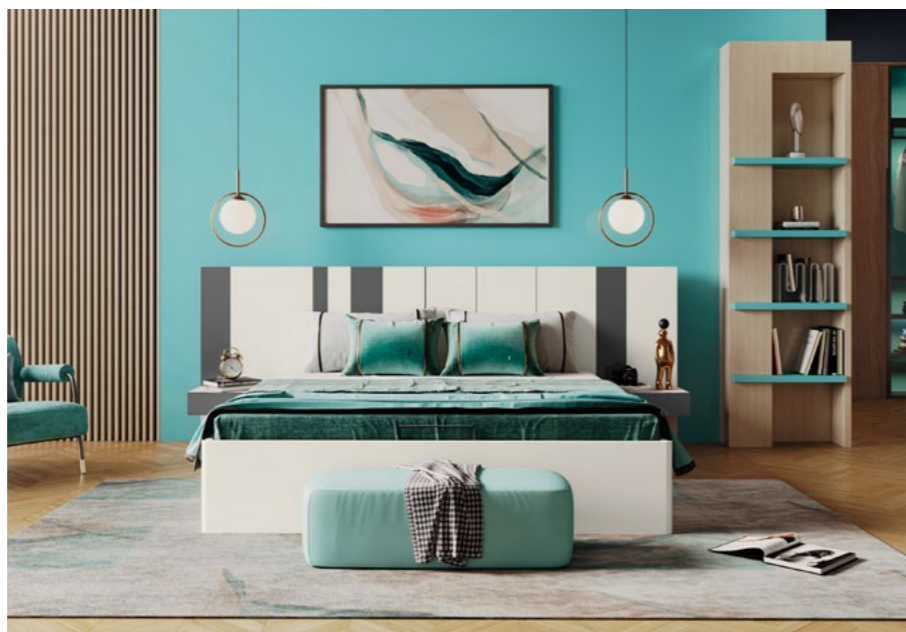

Meadow Bed

Click to Purchase

Download PDF

Features

- The set consists of a King size bed with two attachable side units with back-painted glass.
- Pneumatic lift mechanism for easy access to large storage space. Additional storage under the headboard too.
- Attachable side units blend into the overall design with smooth-gliding drawers, creating elevated bedside tables that allow for easy cleaning of floor space.
- The bed comes with removable bottom panel, allowing easy cleaning under the bed.