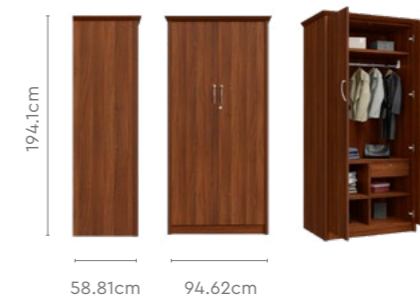

Adriana Queen Bed + Understorage

Bedside Table

Dressing Table

2 Door Wardrobe

2 Door Wardrobe with Mirror

Measurements

All sizes in cm	Width	Depth	Height
Stool	36.0	33.5	45.55
Understorage	149.1	75.75	26.5

Understorage (to be bought separately)