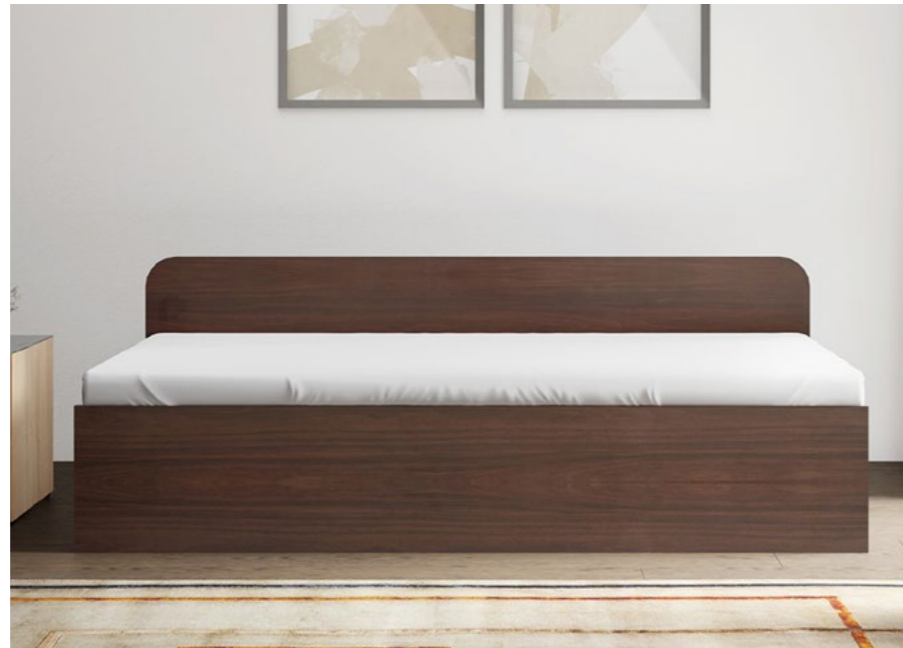

Details

Diwan V2 Bed

[View More](#) →

[Download PDF](#) ↓

Features

- The traditional and evergreen piece of furniture that has been a part of Indian homes for long, now with a touch of minimal design.
- Ideal for living spaces, guest rooms or other compact spaces, with the option of using it for seating or as bed.
- Comes with a box storage which can be accessed manually.