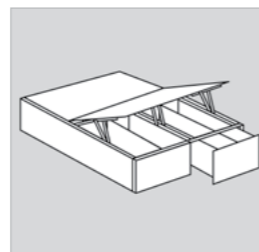

Case 2 (Not possible with other products)