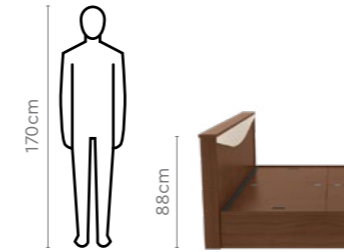

Allura Bed Set

Proportion