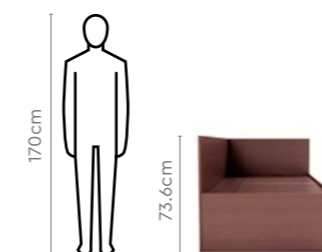

Proportion