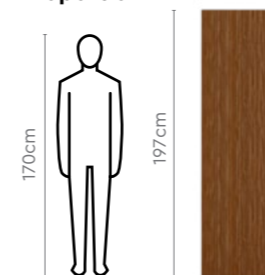

Proportion