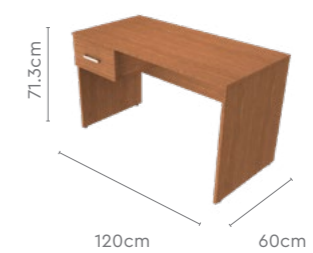

Adria Queen Bed

Adria Bedside Table

Adria 2 Door Wardrobe

Adria Study Table

Adria Work Desk

Measurements

All sizes in cm	Width	Depth	Height
Single Bed	97.0	204.6	91.0
Dressing Table	46.0	48.6	171.95

Details