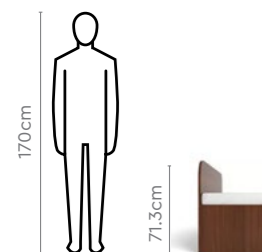

Proportion