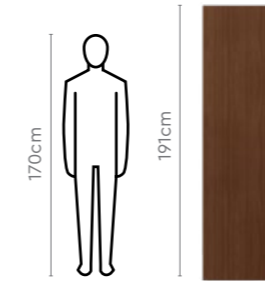

Proportion