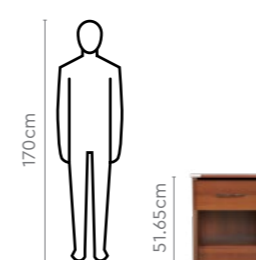

Proportion