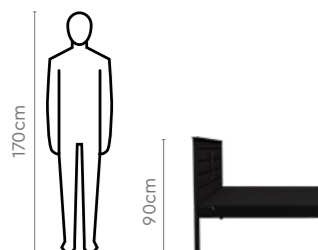

Proportion