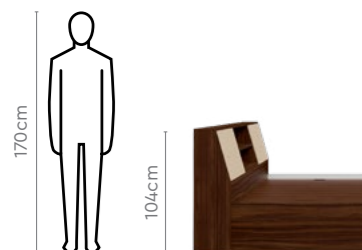

Proportion