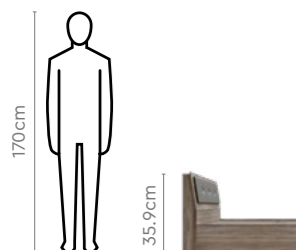

Proportion