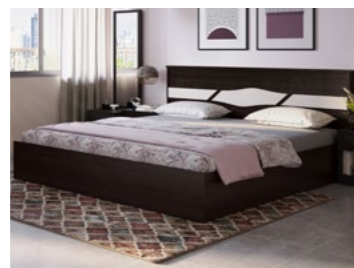

Features

- Stylishly designed headboard with a contrasting and curved white panel adds elegance to your bedroom setting.
- When paired with the Genesys® Series wardrobes, it offers a variety of customizable options to perfectly suit your storage needs.

In the set

Arcadia King Bed / Queen Bed