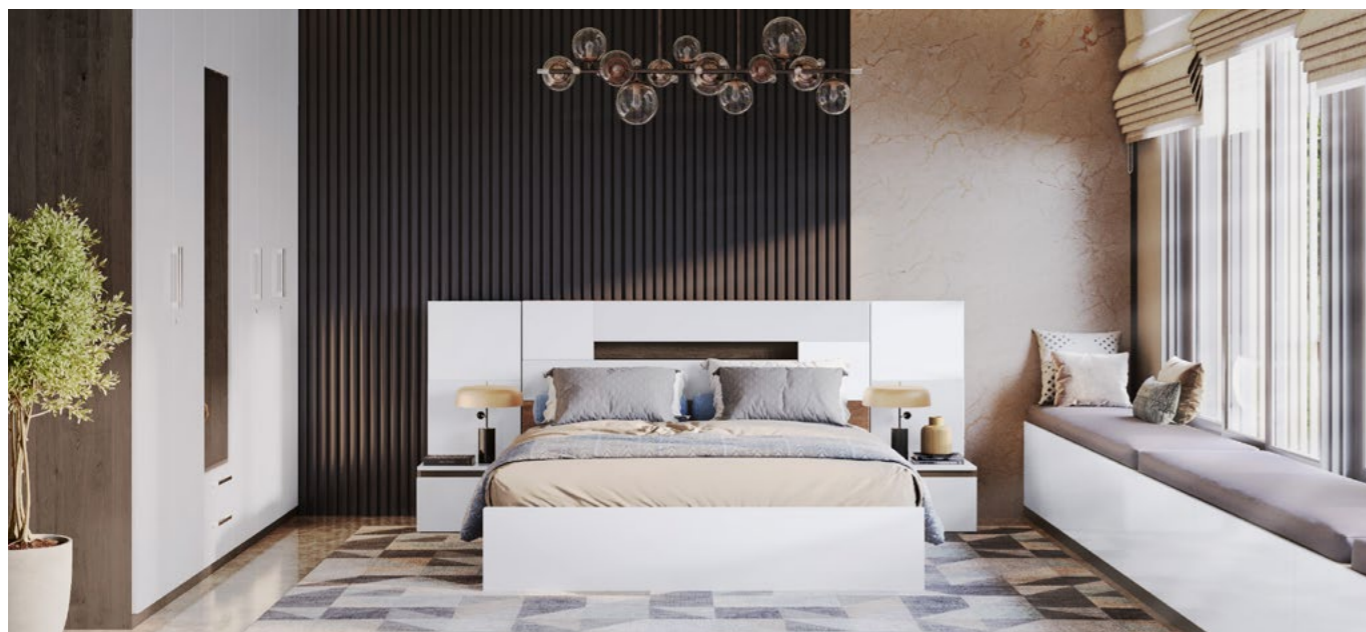

With Kalista Wardrobe

Click to Purchase

Download PDF

Design Registration No: 307113, 307114

Features

- The headboard of the bed has an LED light strip emanating soft warm light — perfect for catching up on your reading before you sleep.
- Designed with two openable compartments as well as an open shelf to store your night-time essentials such as books, magazines, glasses, medicines, and more, within arm's reach.
- High-gloss PU finish in headboard, tailboard and bedside unit.