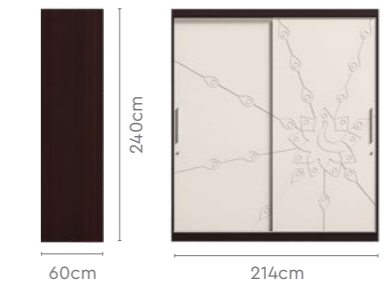

Wardrobe Large