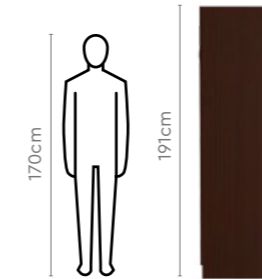

Proportion