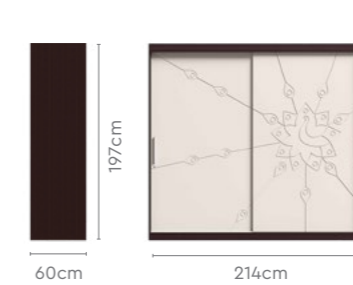

Features

- One can make their personalised choice of colours, materials, finishes.
- Wide combination of 2 sizes, 5 carcass shades, and 8 door designs.
- No need to fumble finding things thanks to the built-in motion-sensing LED lights.

Waldorf Medium