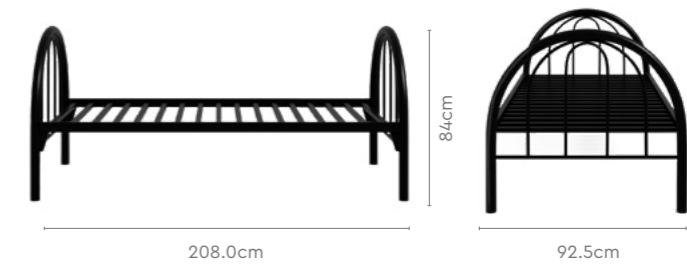

Colour & Material

METAL

Black

Proportion

Measurements

Esca Bed

All sizes in cm

	Width	Depth	Height
Bedstead	91.5	198.0	38.5