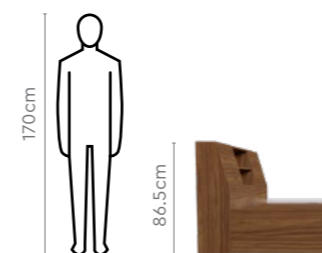

Proportion

Alina Bedside Table

Proportion

Details

Alina Wardrobe

Features

- The Alina wardrobe, with its natural wood finish, adds warmth and style to any setting.
- Available in 3 sizes, the wardrobe is built with durable craftsmanship and top-notch hardware to withstand everyday use.
- The 2-, 3- and 4-door units have an adjustable shelf, hanging space, and a lockable drawer for valuables. 3- and 4-door units offer extra shelf storage space.
- With a Walnut finish, the Alina wardrobe can be paired with 5 of our bed models.