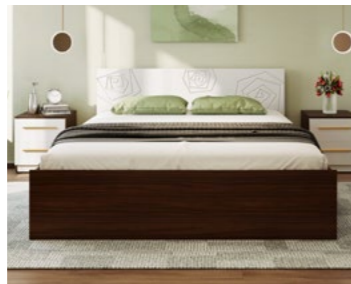

Flwr King Bed / Queen Bed