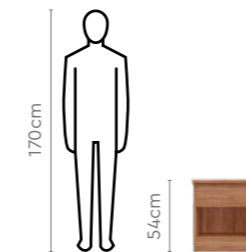

Proportion