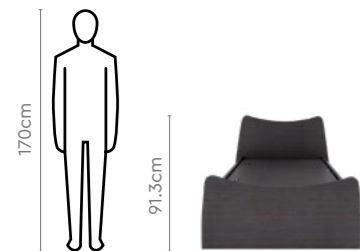

Proportion