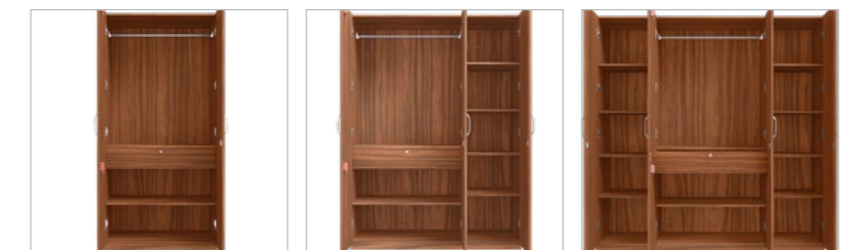

Doze Nx Bed

[View More](#) →

[Download PDF](#) ↓

Features

- The Doze Nx bed makes a plush statement with its wide headboard accentuated by an open shelf nestled between two tufted cushions.
- The cushions can be dropped down revealing closed storage space. The wide ledge is handy for storing books, devices, or décor items.
- Under-the-bed storage includes a generous pull-out drawer and box storage.
- Finished in natural wood, the bed is a stylish choice for any bedroom.
- Available in King or Queen sizes. Optional: Alina bedside table and Alina wardrobe.

In the set

Doze Nx King Bed / Queen Bed

Alina Bedside Table

Half Drawer
Half Manual Storage

Pair with

Alina 2 Door Wardrobe

Alina 3 Door Wardrobe

Alina 4 Door Wardrobe

Colour & Material

Bed Base & Headboard

ENGINEERED WOOD

Walnut

Doze Nx Bed Set

Doze Nx King Bed

Doze Nx Queen Bed

Proportion

Proportion

Alina Bedside Table

Details

Alina Wardrobe

Features

- The Alina wardrobe, with its natural wood finish, adds warmth and style to any setting.
- Available in 3 sizes, the wardrobe is built with durable craftsmanship and top-notch hardware to withstand everyday use.
- The 2-, 3- and 4-door units have an adjustable shelf, hanging space, and a lockable drawer for valuables. 3- and 4-door units offer extra shelf storage space.
- With a Walnut finish, the Alina wardrobe can be paired with 5 of our bed models.

Alina 2 Door Wardrobe

Alina 3 Door Wardrobe

Alina 4 Door Wardrobe

Details