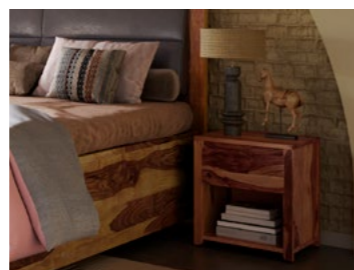

Utopia Bedside Table