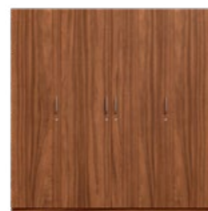

Alina 4 Door Wardrobe