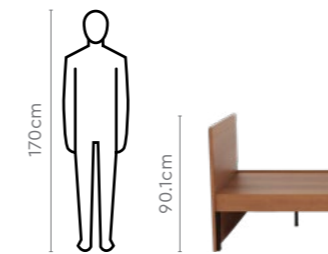

Adria Bed Set

Proportion