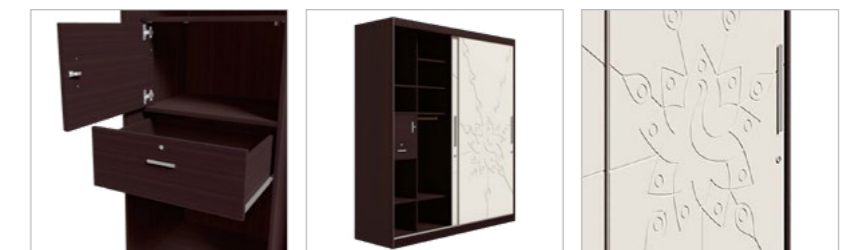

Pavo Bed Set

With Waldorf Wardrobe

Click to Purchase

Download PDF

Design Registration No: 357263-001, Patent Filed for Storage Design No: 479561

Features

- Peacock-themed headboard with a new innovative storage in bed.
- The grooved details of the peacock motif on the headboard and the tailboard make the bed set stand out.
- Comes in a combination of half pneumatic lift-up with full drawer storage allowing easy access to those hard-to-reach corners.
- Set includes bedside table, dresser with concealed storage behind mirror, drawers and open shelves, and Waldorf wardrobe.

In the set

Pavo King Bed / Queen Bed

Pavo Bedside Table + Chest of Drawers + Dresser + Waldorf Wardrobe

Pair with

Pavo Study Table

Innovative Storage

Case 1

Case 2 (Not possible with other products)

Case 3

Colour & Material

Bed Base & Headboard

WOOD

Cream & Cinnamon

View More

Download PDF

Pavo Bed Set

Pavo King Bed

Pavo Queen Bed

Pavo Study Table

Pavo Bedside Table

Chest of Drawers

Pavo Dresser

Proportion

Details

Waldorf Wardrobe

Page 2

Features

- One can make their personalised choice of colours, materials, finishes.
- Wide combination of 2 sizes, 5 carcass shades, and 8 door designs.
- No need to fumble finding things thanks to the built-in motion-sensing LED lights.

Waldorf Medium

Wardrobe Large

Details