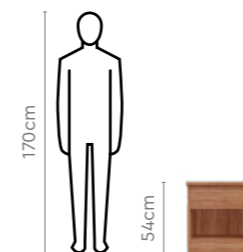

Proportion