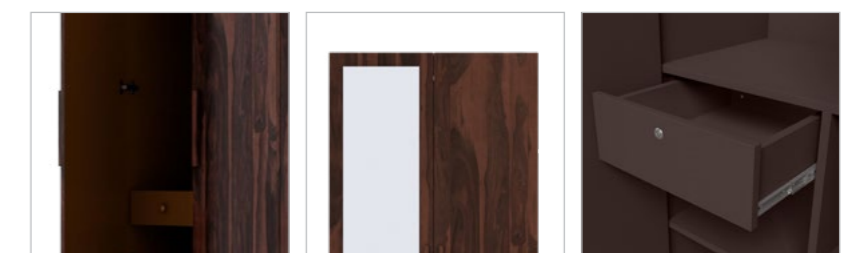

Goldust V2 Bed Set

With Riga Wardrobe

Click to Purchase

Download PDF

Features

- The Goldust V2 is an exciting mix of rustic charm and contemporary elegance. The set is crafted from high-quality Sheesham wood, ensuring durability and a natural, warm finish.
- Comes with bedside table and dresser with striking golden accents, complementing the overall aesthetics.
- Full pneumatic storage makes it easy to access the storage.

In the set

Goldust V2 King Bed

Goldust V2 Bedside Table + Dresser

Colour & Material

WOOD

Fine Walnut

Pair with

Riga 2 Door Wardrobe with Mirror

Riga 3 Door Wardrobe with Mirror

Goldust V2 Bed Set

Proportion

Goldust V2 King Bed

Goldust V2 Bedside Table

Goldust V2 Dresser

Details

Riga Wardrobe

Features

- With variants of 2- and 3-doors, Riga wardrobes are simple and elegant bedroom storage solutions that blend with all types of bed sets and interior styles.
- Integrated mirror for added convenience and a mix of utility drawers, shelves and hanging space.

Riga 2 Door Wardrobe with Mirror

Riga 3 Door Wardrobe with Mirror

Details