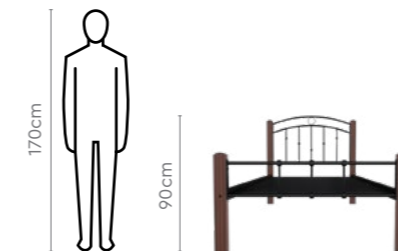

Proportion