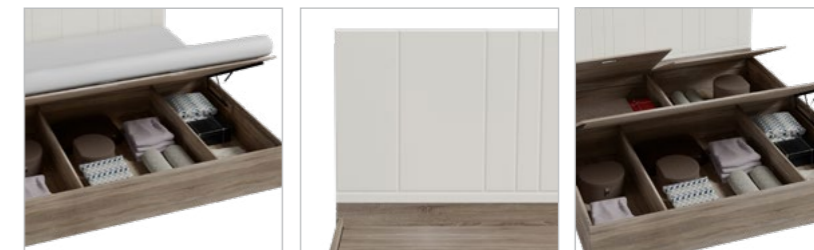

Stud Bed

[Click to Purchase](#)

[Download PDF](#)

Features

- The Stud bed is an attention-grabbing design that adds a touch of sophistication to any bedroom setting.
- An ergonomically-designed headboard with a subtle incline and cushioning offers optimal comfort in a sitting position.
- There are two compartments for storage under the bed, including a pull-out drawer that is easy to access.
- The grey-cushioned headboard complements the smooth sandstone wood finish, blending beautifully with any interiors.

Half Drawer
Half Manual
Storage

Colour & Material

ENGINEERED WOOD

Pebble &
Sonoma Oak

Measurements

Stud King Bed

Stud Queen Bed

Zyne Bedside Table

Zyne Dresser

Proportion

Details

Chime Bed

[Click to Purchase](#)

[Download PDF](#)

Features

- With its sleek and modern design, the Chime bed adds elegance to your bedroom.
- The PVC foiled headboard in a neutral shade features vertical lines resembling a flute wind chime.
- Spacious compartmentalised storage under the bed includes a section that opens pneumatically, providing handy access to stored items.
- The soothing colour scheme harmonises with most décor.

Half Pneumatic
Half Manual
Storage

Colour & Material

ENGINEERED WOOD

Pebble &
Nova Cream

Measurements

Chime King Bed

Chime Queen Bed

Zyne Bedside Table

Zyne Dresser

Proportion

Details