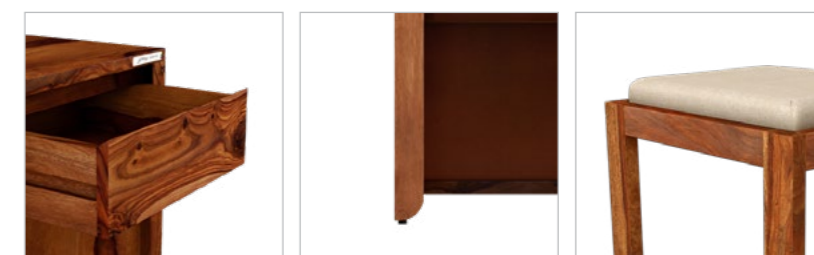

Proportion

Utopia Dresser

Utopia Stool

Details