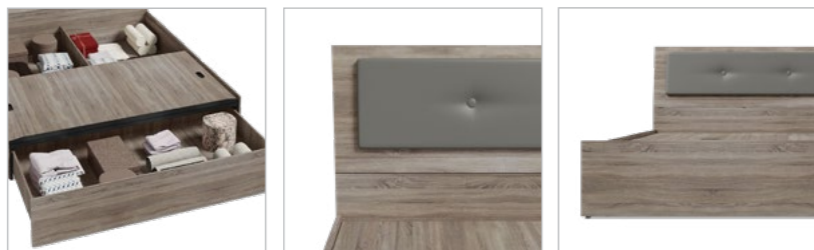

Measurements

Stud King Bed

Stud Queen Bed

Zyne Bedside Table

Zyne Dresser

Proportion

Details