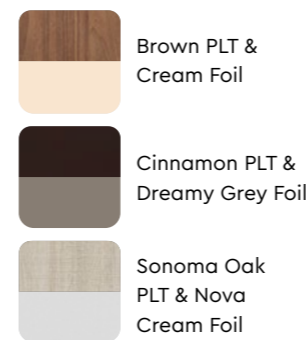

In the set

Colour & Material

Headboard Upholstery

PLT SHADE & MEMBRANE

Bed Base

WOOD

Flutes King Bed / Queen Bed

Upmods® Bedside Table