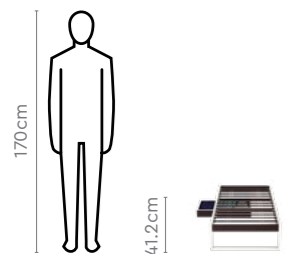

Proportion