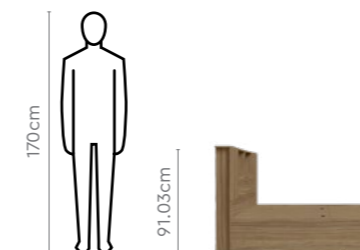

Proportion