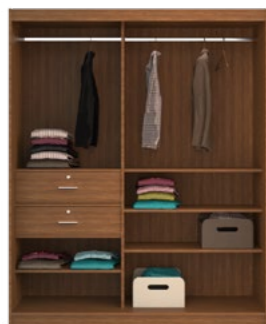

Waldorf Wardrobe Series

[View More](#) →

[Download PDF](#) ↓

Waldorf Small