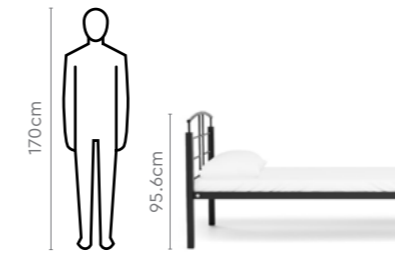

Fiona Bed Set

Proportion