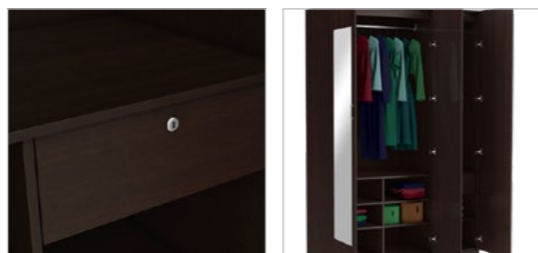

Genesys® Series

[Click to Purchase](#)

[Download PDF](#)

Details

Colour & Material

Wardrobe

WOOD

Bedside Table & Dresser

WOOD

[View More](#)

[Download PDF](#)

Genesys®

Proportion

Proportion

Genesys® Premium Dresser

Features

- Select from different styles and options depending on your storage requirements and enhance the look of your bedroom with Genesys® series.
- Can be combined with different bed sets of Genesys® Series.

Genesys® Premium Bedside Table