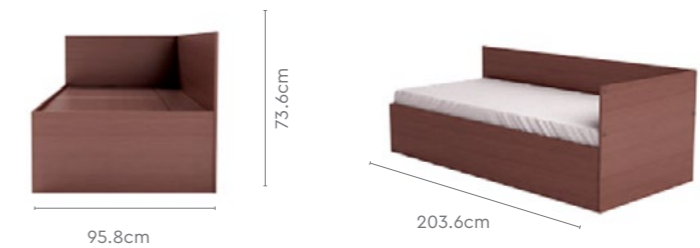

Floyd V2 Bed