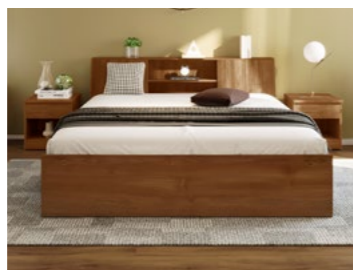

Alpha King Bed / Queen Bed