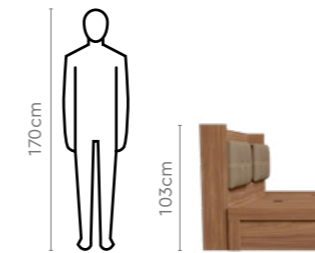

Proportion

Alina Bedside Table

Details

Alina Wardrobe

Features

- The Alina wardrobe, with its natural wood finish, adds warmth and style to any setting.
- Available in 3 sizes, the wardrobe is built with durable craftsmanship and top-notch hardware to withstand everyday use.
- The 2-, 3- and 4-door units have an adjustable shelf, hanging space, and a lockable drawer for valuables. 3- and 4-door units offer extra shelf storage space.
- With a Walnut finish, the Alina wardrobe can be paired with 5 of our bed models.