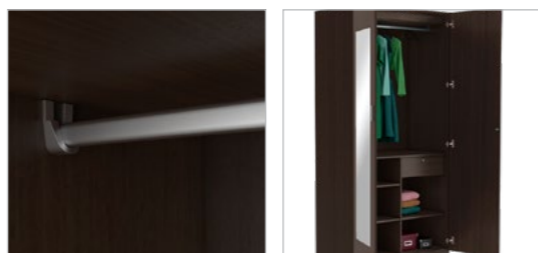

Genesys® Series

[Click to Purchase](#)

[Download PDF](#)

Details

Colour & Material

Wardrobe

WOOD

Bedside Table & Dresser

WOOD

[View More](#)

[Download PDF](#)

Genesys®

Proportion

Proportion

Genesys® Premium Dresser

Features

- Select from different styles and options depending on your storage requirements and enhance the look of your bedroom with Genesys® series.
- Can be combined with different bed sets of Genesys® Series.

Genesys® Premium Bedside Table