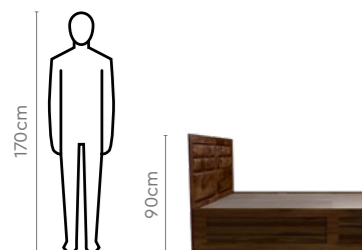

Proportion