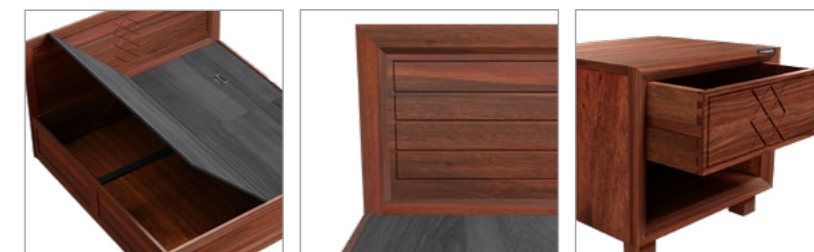

Crisscross Bedside Table

Details